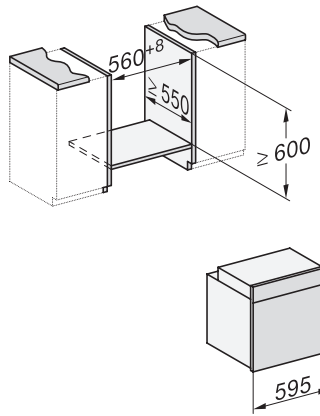

H 7464 BP

Pečnica

u savršeno usklađenoj izvedbi s termometrom za hranu i LED osvjetljenjem.

installation H7000 XL, installation drawing

side view H7000 XL, installation drawings

built-in H7000 XL, installation drawing

Installation H7000 XL underframe, installation drawings

H2x6x-1B/BP/E/EP/I/IP, H2850BP, H7x6xB/BP/BPX, H2x6xB, installation drawings

H7000 handle, glass, installation drawings

Installation H7000 BM XL, installation drawings