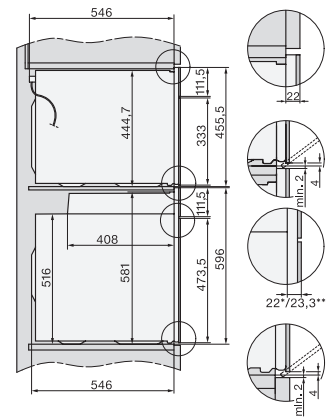

H 7464 BP

Pečnica

u savršeno usklađenoj izvedbi s termometrom za hranu i LED osvjetljenjem.

installation H7000 XL, installation drawing

side view H7000 XL, installation drawings

built-in H7000 XL, installation drawing

Installation H7000 XL underframe, installation drawings

H2x6x-1B/BP/E/EP/I/IP, H2850BP, H7x6xB/BP/BPX, H2x6xB, installation drawings

H7000 handle, glass, installation drawings

Installation H7000 BM XL, installation drawings

side view H7000 XL build-under, installation drawing

side view Kombi BM XL, installation drawings

H 7464 BP

Pećnica

u savršeno usklađenoj izvedbi s termometrom za hranu i LED osvjetljenjem.

Installation Kombi BM XL, installation drawings