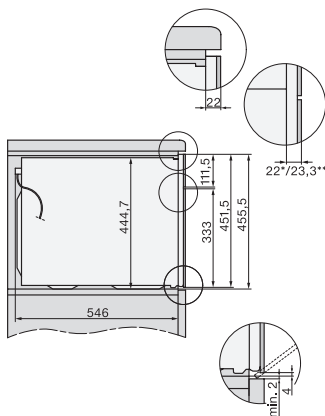

side view H7000 BM build-under, installation drawings