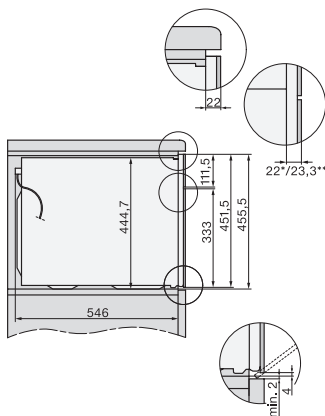

## H 7440 BM

Kompaktna pečnica s mikrovalovima

u savršeno usklađenoj izvedbi s auto. programima i kombini. načinima rada.

side view H7000 BM, installation drawings

built-in H7000 BM, installation drawing

built-in H7000 BM build-under, installation drawings

installation H7000 BM, installation drawing

H7000 handle, installation drawing

Installation H7000 BM XL, installation drawings

side view H7000 BM build-under, installation drawings

side view Kombi BM XL, installation drawings