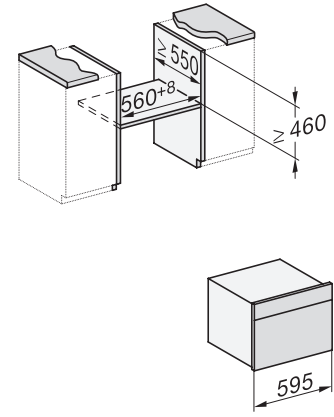

Dubina niše u mm

550

Visina uređaja u mm

456

Dubina uređaja u mm

562

Težina u kg

36,0

H 7440 BM

Kompaktna pečnica s mikrovalovima

u savršeno usklađenoj izvedbi s auto. programima i kombini. načinima rada.

side view H7000 BM, installation drawings

built-in H7000 BM, installation drawing

built-in H7000 BM build-under, installation drawings

installation H7000 BM, installation drawing

H7000 handle, installation drawing

H7000 handle, glass, installation drawings

Installation H7000 BM XL, installation drawings

side view H7000 BM build-under, installation drawings