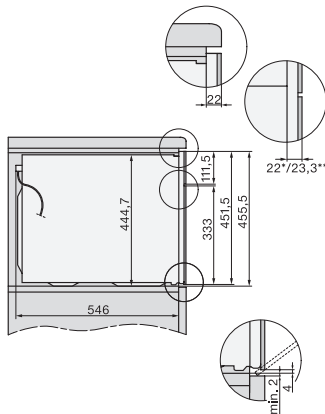

Blokada uključivanja

•

Blokada tipki

•

Tehnički podaci

Širina uređaja u mm

595

Volumen prostora za pripremu jela u l

Dubina niše u mm

550

Visina uređaja u mm

456

Dubina uređaja u mm

562

Težina u kg

36,0

installation H7000 BM, installation drawing

H7000 handle, installation drawing

H7000 handle, glass, installation drawings

Installation H7000 BM XL, installation drawings

side view H7000 BM build-under, installation drawings