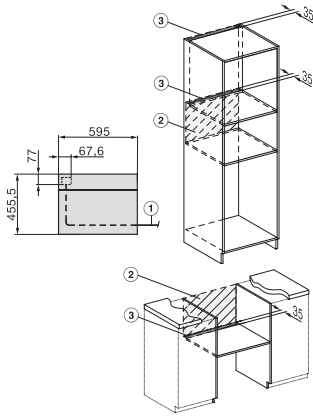

Dubina niše u mm

550

Visina uređaja u mm

456

Dubina uređaja u mm

562

Težina u kg

36,0

H 7440 BM

Kompaktna pečnica s mikrovalovima

u savršeno usklađenoj izvedbi s auto. programima i kombini. načinima rada.

side view H7000 BM, installation drawings

built-in H7000 BM, installation drawing

built-in H7000 BM build-under, installation drawings

installation H7000 BM, installation drawing

H7000 handle, installation drawing

H7000 handle, glass, installation drawings

Installation H7000 BM XL, installation drawings

side view H7000 BM build-under, installation drawings