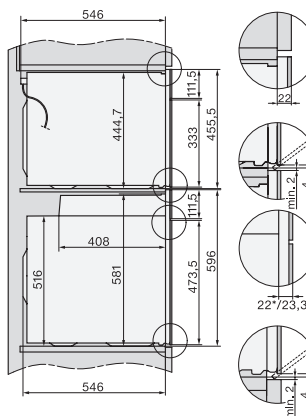

H 7264 BP

Pečnica

u savršeno usklađenoj izvedbi sa zaslonom s tekstom, umreženjem i pirolizom.

installation H7000 XL, installation drawing

side view H7000 XL, installation drawings

built-in H7000 XL, installation drawing

Installation H7000 XL underframe, installation drawings

H2x6x-1B/BP/E/EP/IP, H2850BP, H7x6xB/BP/BPX, H2x6xB, installation drawings

H7000 handle, installation drawing

Installation H7000 BM XL, installation drawings

side view Kombi BM XL, installation drawings

Installation Kombi BM XL, installation drawings