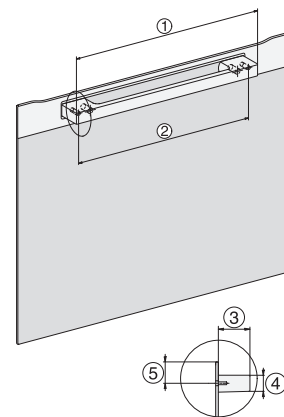

H 7264 BP

Pečnica

u savršeno usklađenoj izvedbi sa zaslonom s tekstom, umreženjem i pirolizom.

installation H7000 XL, installation drawing

side view H7000 XL, installation drawings

built-in H7000 XL, installation drawing

Installation H7000 XL underframe, installation drawings

H2x6x-1B/BP/E/EP/IP, H2850BP, H7x6xB/BP/BPX, H2x6xB, installation drawings

H7000 handle, installation drawing

Installation H7000 BM XL, installation drawings