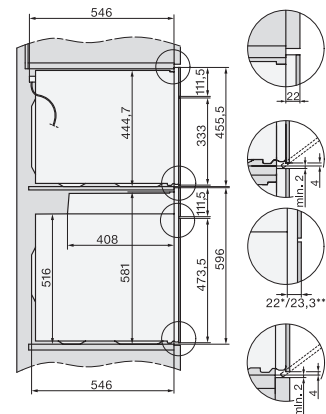

side view Kombi BM XL, installation drawings