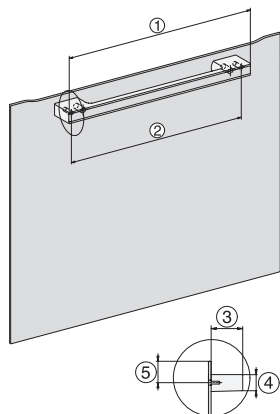

H 7264 BP

Pećnica

u savršeno usklađenoj izvedbi sa zaslonom s tekстом, umreženjem i pirolizom.

installation H7000 XL, installation drawing

side view H7000 XL, installation drawings

built-in H7000 XL, installation drawing

Installation H7000 XL underframe, installation drawings

H2x6x-1B/BP/E/EP/IP, H2850BP, H7x6xB/BP/BPX, H2x6xB, installation drawings

H7000 handle, installation drawing

H7000 handle, glass, installation drawings