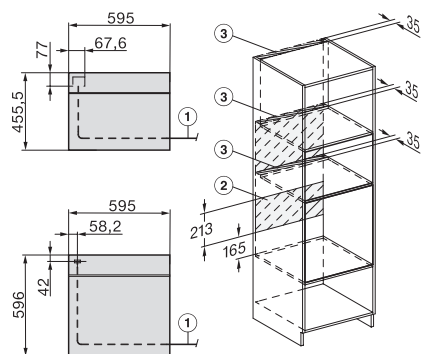

Installation H7000 XL underframe, installation drawings

H2x6x-1B/BP/E/EP/IP, H2850BP, H7x6xB/BP/BPX, H2x6xB, installation drawings

H7000 handle, installation drawing

H7000 handle, glass, installation drawings

Installation H7000 BM XL, installation drawings

side view Kombi BM XL, installation drawings

H 7264 BP

Pečnica

u savršeno usklađenoj izvedbi sa zaslonom s tekstom, umreženjem i pirolizom.

Installation Kombi BM XL, installation drawings