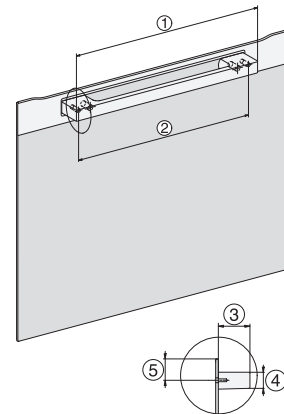

H 7264 BP

Pećnica

u savršeno usklađenoj izvedbi sa zaslonom s tekстом, umreženjem i pirolizom.

installation H7000 XL, installation drawing

side view H7000 XL, installation drawings

built-in H7000 XL, installation drawing

Installation H7000 XL underframe, installation drawings

H2x6x-1B/BP/E/EP/IP, H2850BP, H7x6xB/BP/BPX, H2x6xB, installation drawings

H7000 handle, installation drawing

H7000 handle, glass, installation drawings