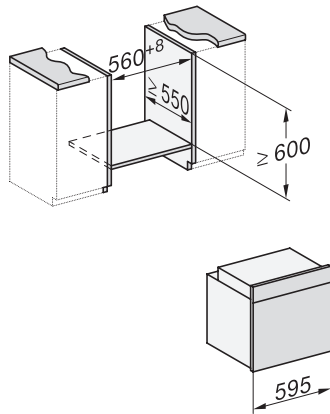

H 7264 BP

Pećnica

u savršeno usklađenoj izvedbi sa zaslonom s tekстом, umreženjem i pirolizom.

installation H7000 XL, installation drawing

side view H7000 XL, installation drawings

built-in H7000 XL, installation drawing

Installation H7000 XL underframe, installation drawings

H2x6x-1B/BP/E/EP/IP, H2850BP, H7x6xB/BP/BPX, H2x6xB, installation drawings

H7000 handle, installation drawing

H7000 handle, glass, installation drawings