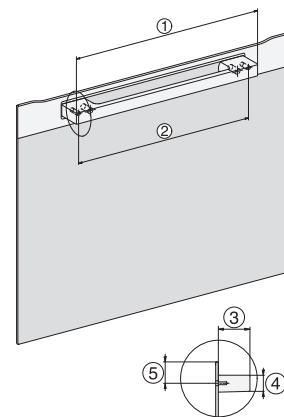

H 7264 BP

Pećnica

u savršeno usklađenoj izvedbi sa zaslonom s tekстом, umreženjem i pirolizom.

installation H7000 XL, installation drawing

side view H7000 XL, installation drawings

built-in H7000 XL, installation drawing

Installation H7000 XL underframe, installation drawings

H2x6x-1B/BP/E/EP/1/P, H2850BP, H7x6xB/BP/BPX, H2x6xB, installation drawings

H7000 handle, installation drawing

H7000 handle, glass, installation drawings