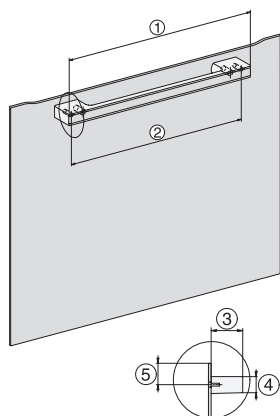

H 7264 BP

Pećnica

u savršeno usklađenoj izvedbi sa zaslonom s tekстом, umreženjem i pirolizom.

installation H7000 XL, installation drawing

side view H7000 XL, installation drawings

built-in H7000 XL, installation drawing

Installation H7000 XL underframe, installation drawings

H2x6x-1B/BP/E/EP/1/P, H2850BP, H7x6xB/BP/BPX, H2x6xB, installation drawings

H7000 handle, installation drawing

H7000 handle, glass, installation drawings