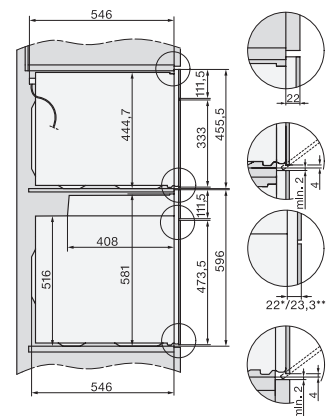

side view Kombi BM XL, installation drawings