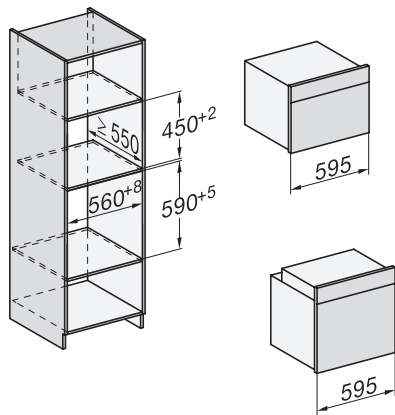

H226x-1B/BP/E/EP/I/1P, H2760B/BP, H28x0B/BP, H7x40BM/BMX, H7x6xB/BP/BPX, installation drawings