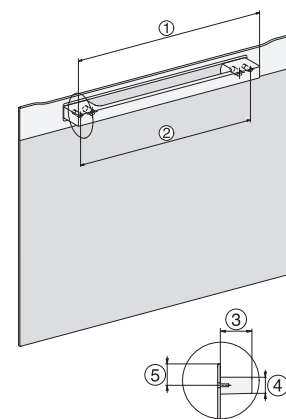

H 7244 BP

Kompaktna pečnica

u savršeno usklađenoj izvedbi sa zaslonom s tekstom, umreženjem i pirolizom.

side view H7000 M, installation drawings

side view H7000 M, installation drawings, GB, AU

built-in H7000 M, installation drawing

built-in H7000 M build-under, installation drawing

Installation H7000 M, installation drawing

H7000 handle, installation drawing

side view H7000 M build-under, installation drawings