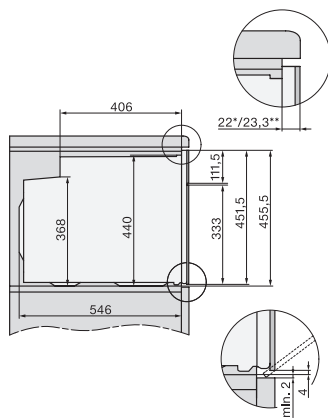

H 7244 BP

Kompaktna pečnica

u savršeno usklađenoj izvedbi sa zaslonom s tekstom, umreženjem i pirolizom.

H2840B, H7244B, H7244BP, H7440B, H7440BPX, H7640BP, H7840BP, H7840BPX, installation drawings

H2840B, H7244B, H7244BP, H7440B, H7440BPX, H7640BP, H7840BP, H7840BPX, installation drawings, GB, AUS

H2840B, H7x4xB/BP/BPX, installation drawings

H2840B, H7x4xB/BP/BPX, installation drawings

H7x4xB/BP/BPX, H2840B, installation drawings

DG2840, DG7x40, DGC7x4x, DG7x6x, DGC7x6x, DGD7635, DGM7x4x, DO7, H28B/BP, H7x4xB/BM/BP, H7x6xB/BP, installation drawing