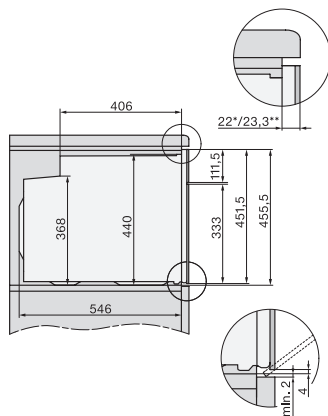

H 7244 BP

Kompaktna pečnica

u savršeno usklađenoj izvedbi sa zaslonom s tekstom, umreženjem i pirolizom.

side view H7000 M, installation drawings

side view H7000 M, installation drawings, GB, AU

built-in H7000 M, installation drawing

built-in H7000 M build-under, installation drawing

Installation H7000 M, installation drawing

H7000 handle, installation drawing

side view H7000 M build-under, installation drawings