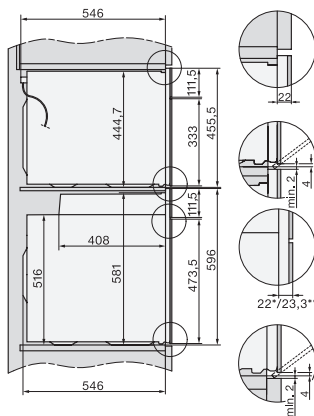

Maks. visina niše u mm 452

Dubina niše u mm 550

Širina uređaja u mm 595

Visina uređaja u mm 456

Dubina uređaja u mm 569

Težina u kg 36,0

Ukupna priključna vrijednost u kW 2,70

Napon u V 220-240

installation H7000 BM, installation drawing

H7000 handle, installation drawing

Installation H7000 BM XL, installation drawings

side view H7000 BM build-under, installation drawings

side view Kombi BM XL, installation drawings