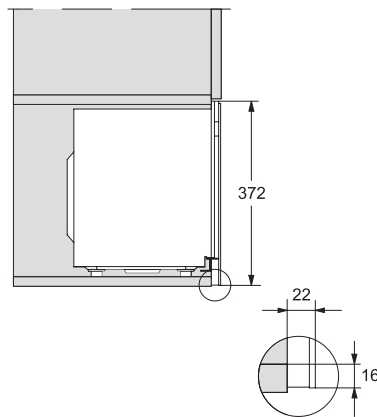

M223xSC, installation drawing

M223xSC, AB45-2, side view installation drawing

M223xSC, AB45-2, installation drawing

M223xSC, AB42-1, installation drawing

M223xSC, AB42-1, installation drawing

M 2230 SC

Ugradbena mikrovalna pečnica
s bočno postavljenim senzorima za praktično rukovanje.

M223xSC, AB38-1, installation drawing

M223xSC, AB38-1, installation drawing

M223xSC, AB36, installation drawing

M223xSC, AB36, installation drawing

M22xxSC, installation drawing

M22xxSC, installation drawing