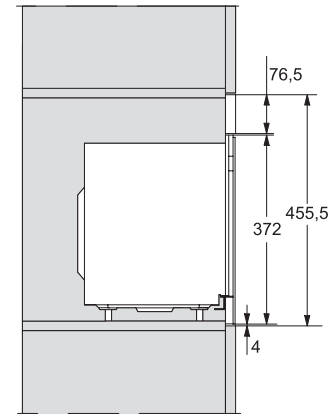

M 2230 SC

Ugradbena mikrovalna pečnica
s bočno postavljenim senzorima za praktično rukovanje.

M2230SC, installation drawings

M2230SC, installation drawings

M223xSC, installation drawings

M223xSC, installation drawings

M223xSC, installation drawing

M223xSC, AB45-2, side view installation drawing

M223xSC, AB45-2, installation drawing

M223xSC, AB42-1, installation drawing

M223xSC, AB42-1, installation drawing

M 2230 SC

Ugradbena mikrovalna pečnica
s bočno postavljenim senzorima za praktično rukovanje.

M223xSC, AB38-1, installation drawing

M223xSC, AB38-1, installation drawing

M223xSC, AB36, installation drawing

M223xSC, AB36, installation drawing

M22xxSC, installation drawing

M22xxSC, installation drawing