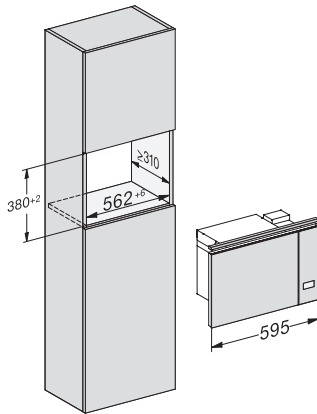

M223xSC, installation drawing

M223xSC, AB45-2, side view installation drawing

M223xSC, AB45-2, installation drawing

M223xSC, AB42-1, installation drawing

M223xSC, AB42-1, installation drawing

M 2230 SC

Ugradbena mikrovalna pečnica
s bočno postavljenim senzorima za praktično rukovanje.

M223xSC, AB38-1, installation drawing

M223xSC, AB38-1, installation drawing

M223xSC, AB36, installation drawing

M223xSC, AB36, installation drawing

M22xxSC, installation drawing

M22xxSC, installation drawing