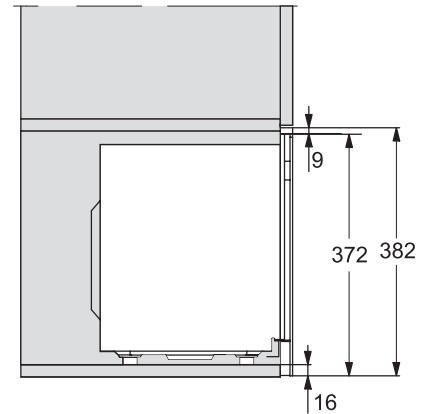

M223xSC, installation drawing

M223xSC, AB45-2, side view installation drawing

M223xSC, AB45-2, installation drawing

M223xSC, AB42-1, installation drawing

M223xSC, AB42-1, installation drawing

M 2230 SC

Ugradbena mikrovalna pečnica
s bočno postavljenim senzorima za praktično rukovanje.

M223xSC, AB38-1, installation drawing

M223xSC, AB38-1, installation drawing

M223xSC, AB36, installation drawing

M223xSC, AB36, installation drawing

M22xxSC, installation drawing

M22xxSC, installation drawing