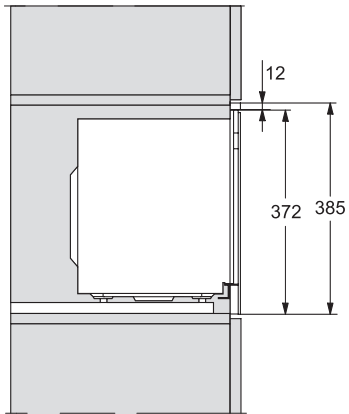

M223xSC, installation drawing

M223xSC, AB45-2, side view installation drawing

M223xSC, AB45-2, installation drawing

M223xSC, AB42-1, installation drawing

M223xSC, AB42-1, installation drawing

M 2230 SC

Ugradbena mikrovalna pečnica
s bočno postavljenim senzorima za praktično rukovanje.

M223xSC, AB38-1, installation drawing

M223xSC, AB38-1, installation drawing

M223xSC, AB36, installation drawing

M223xSC, AB36, installation drawing

M22xxSC, installation drawing

M22xxSC, installation drawing