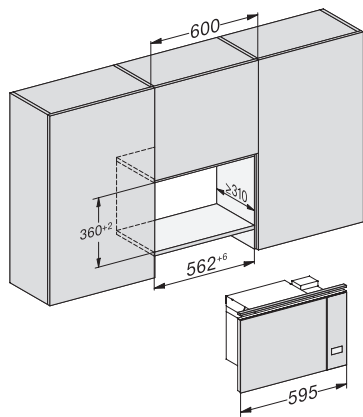

M 2230 SC

Ugradbena mikrovalna pečnica
s bočno postavljenim senzorima za praktično rukovanje.

M2230SC, installation drawings

M2230SC, installation drawings

M223xSC, installation drawings

M223xSC, installation drawings

M223xSC, installation drawing

M223xSC, AB45-2, side view installation drawing

M223xSC, AB45-2, installation drawing

M223xSC, AB42-1, installation drawing

M223xSC, AB42-1, installation drawing

M 2230 SC

Ugradbena mikrovalna pečnica
s bočno postavljenim senzorima za praktično rukovanje.

M223xSC, AB38-1, installation drawing

M223xSC, AB38-1, installation drawing

M223xSC, AB36, installation drawing

M223xSC, AB36, installation drawing

M22xxSC, installation drawing

M22xxSC, installation drawing