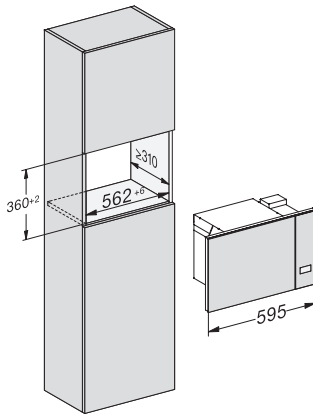

M 2230 SC

Ugradbena mikrovalna pečnica
s bočno postavljenim senzorima za praktično rukovanje.

M2230SC, installation drawings

M2230SC, installation drawings

M223xSC, installation drawings

M223xSC, installation drawings

M223xSC, installation drawing

M223xSC, AB45-2, side view installation drawing

M223xSC, AB45-2, installation drawing

M223xSC, AB42-1, installation drawing

M223xSC, AB42-1, installation drawing

M 2230 SC

Ugradbena mikrovalna pečnica
s bočno postavljenim senzorima za praktično rukovanje.