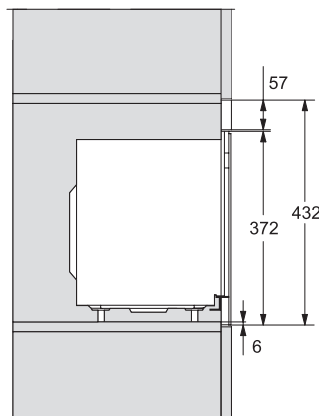

M 2230 SC

Ugradbena mikrovalna pečnica
s bočno postavljenim senzorima za praktično rukovanje.

M2230SC, installation drawings

M2230SC, installation drawings

M223xSC, installation drawings

M223xSC, installation drawings

M223xSC, installation drawing

M223xSC, AB45-2, side view installation drawing

M223xSC, AB45-2, installation drawing

M223xSC, AB42-1, installation drawing

M223xSC, AB42-1, installation drawing

M 2230 SC

Ugradbena mikrovalna pečnica
s bočno postavljenim senzorima za praktično rukovanje.

M223xSC, AB38-1, installation drawing

M223xSC, AB38-1, installation drawing

M223xSC, AB36, installation drawing

M223xSC, AB36, installation drawing

M22xxSC, installation drawing

M22xxSC, installation drawing