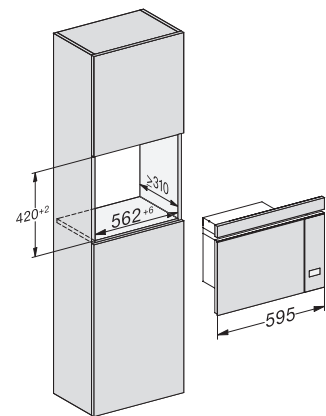

M 2230 SC

Ugradbena mikrovalna pečnica
s bočno postavljenim senzorima za praktično rukovanje.

M2230SC, installation drawings

M2230SC, installation drawings

M223xSC, installation drawings

M223xSC, installation drawings

M223xSC, installation drawing

M223xSC, AB45-2, side view installation drawing

M223xSC, AB45-2, installation drawing

M223xSC, AB42-1, installation drawing

M223xSC, AB42-1, installation drawing

M 2230 SC

Ugradbena mikrovalna pečnica
s bočno postavljenim senzorima za praktično rukovanje.

M223xSC, AB38-1, installation drawing

M223xSC, AB38-1, installation drawing

M223xSC, AB36, installation drawing

M223xSC, AB36, installation drawing

M22xxSC, installation drawing

M22xxSC, installation drawing