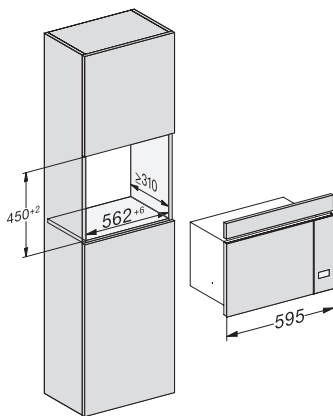

M 2230 SC

Ugradbena mikrovalna pečnica
s bočno postavljenim senzorima za praktično rukovanje.

M2230SC, installation drawings

M2230SC, installation drawings

M223xSC, installation drawings

M223xSC, installation drawings

M223xSC, installation drawing

M223xSC, AB45-2, side view installation drawing

M223xSC, AB45-2, installation drawing

M223xSC, AB42-1, installation drawing

M223xSC, AB42-1, installation drawing

M 2230 SC

Ugradbena mikrovalna pečnica
s bočno postavljenim senzorima za praktično rukovanje.