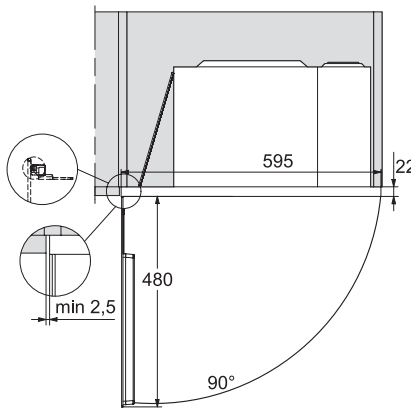

M 2230 SC

Ugradbena mikrovalna pečnica
s bočno postavljenim senzorima za praktično rukovanje.

M2230SC, installation drawings

M2230SC, installation drawings

M223xSC, installation drawings

M223xSC, installation drawings

M223xSC, installation drawing

M223xSC, AB45-2, side view installation drawing

M223xSC, AB45-2, installation drawing

M223xSC, AB42-1, installation drawing

M223xSC, AB42-1, installation drawing

M 2230 SC

Ugradbena mikrovalna pečnica
s bočno postavljenim senzorima za praktično rukovanje.