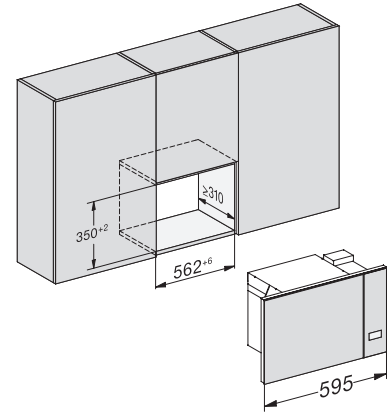

M 2230 SC

Ugradbena mikrovalna pečnica
s bočno postavljenim senzorima za praktično rukovanje.

M2230SC, installation drawings

M2230SC, installation drawings

M223xSC, installation drawings

M223xSC, installation drawings

M223xSC, installation drawing

M223xSC, AB45-2, side view installation drawing

M223xSC, AB45-2, installation drawing

M223xSC, AB42-1, installation drawing

M223xSC, AB42-1, installation drawing

M 2230 SC

Ugradbena mikrovalna pečnica
s bočno postavljenim senzorima za praktično rukovanje.