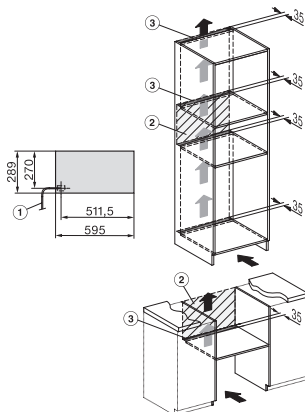

ESW 7020

Gourmet ladica bez ručke, visine 29 cm

za zagrij. posuđa, održavanje topline jela i pripremu jela na niskim temp.

ESW7x20, DGC7x4xHCPro, DGC7x4xHCXPro installation drawings

ESW7x20, DG7xxx, DGM7xxx installation drawings

ESW7x20, DGM7x4x installation drawings

ESW7x20, DGC7x6xHCPro, DGC7x6xHCXPro installation drawings

side view ESW7x20, installation drawing

built-in ESW7x20, installation drawing

Installation ESW7x20, installation drawing