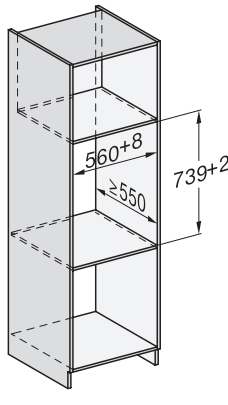

## ESW 7020

Gourmet ladica bez ručke, visine 29 cm

za zagrij. posuđa, održavanje topline jela i pripremu jela na niskim temp.

Installation DG, DGM, DGC XL, ESW7x20 installation drawings

side view, DG, DGM, ESW7x20 installation drawings

Installation, ESW7x20, DGM7x4x installation drawings

Installation DGC XXL, ESW7x20 installation drawings

ESW7020, Installation drawings, XL combination niche height

side view ESW7x20, installation drawing