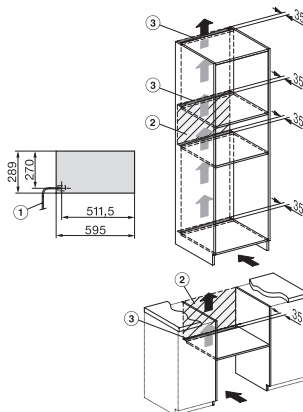

## ESW 7020

Gourmet ladica bez ručke, visine 29 cm

za zagrij. posuđa, održavanje topline jela i pripremu jela na niskim temp.

Installation DG, DGM, DGC XL, ESW7x20 installation drawings

side view, DG, DGM, ESW7x20 installation drawings

Installation, ESW7x20, DGM7x4x installation drawings

Installation DGC XXL, ESW7x20 installation drawings

ESW7020, Installation drawings, XL combination niche height

side view ESW7x20, installation drawing

built-in ESW7x20, installation drawing

Installation ESW7x20, installation drawing