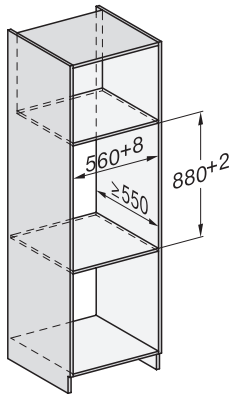

## ESW 7020

Gourmet ladica bez ručke, visine 29 cm

za zagrij. posuđa, održavanje topline jela i pripremu jela na niskim temp.

Installation DG, DGM, DGC XL, ESW7x20 installation drawings

side view, DG, DGM, ESW7x20 installation drawings

Installation, ESW7x20, DGM7x4x installation drawings

Installation DGC XXL, ESW7x20 installation drawings

ESW7020, Installation drawings, XL combination niche height

side view ESW7x20, installation drawing