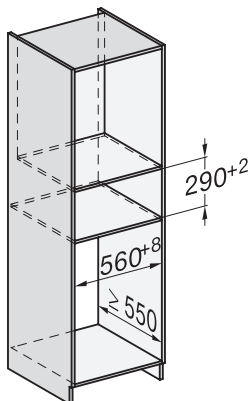

## ESW 7020

Gourmet ladica bez ručke, visine 29 cm

za zagrij. posuđa, održavanje topline jela i pripremu jela na niskim temp.

Installation DG, DGM, DGC XL, ESW7x20 installation drawings

side view, DG, DGM, ESW7x20 installation drawings

Installation, ESW7x20, DGM7x4x installation drawings

Installation DGC XXL, ESW7x20 installation drawings

ESW7020, Installation drawings, XL combination niche height

side view ESW7x20, installation drawing