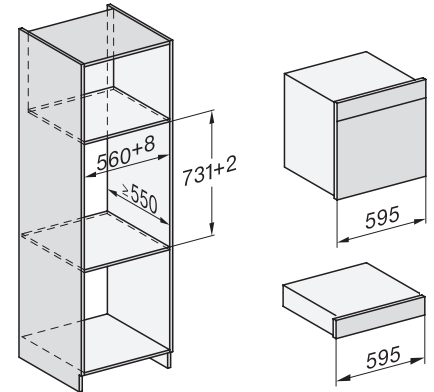

ESW7x10, EVS7010, DGC7x6xHCPro, DGC7x6xHCXPro installation drawings