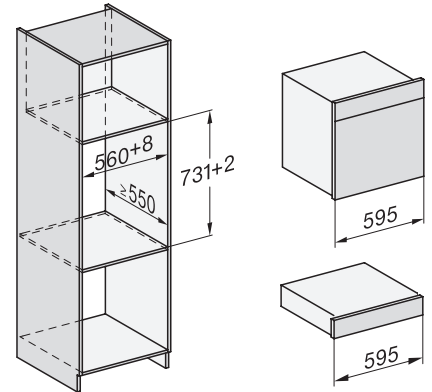

ESW7x10, EVS7010, DGC7x6xHCPro, DGC7x6xHCXPro installation drawings