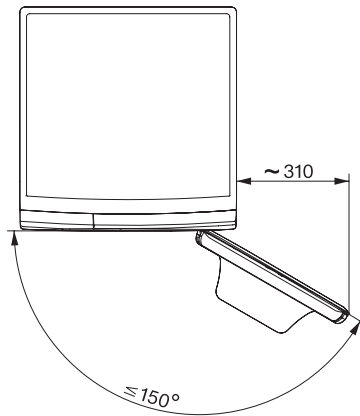

WWR860WPS PWash2.0&TDosXL&WiFi

W1 perilica rublja sa prednjim punjenjem:

A | 9 kg | 1600 okr/min | M Touch | Automatsko doziranje | QuickPowerWash

W1 drawing, facia 5 degree, measures in mm

W1 drawing, facia 5 degree, measures in mm

W1 drawing, facia 5 degree, measures in mm

W1 drawing, facia 5 degree, measures in mm