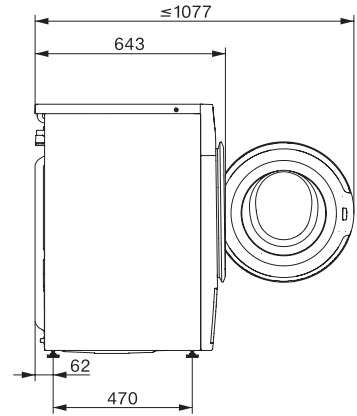

WWR860WPS PWash2.0&TDosXL&WiFi

W1 perilica rublja sa prednjim punjenjem:

A | 9 kg | 1600 okr/min | M Touch | Automatsko doziranje | QuickPowerWash

W1 drawing, facia 5 degree, measures in mm

W1 drawing, facia 5 degree, measures in mm

W1 drawing, facia 5 degree, measures in mm

W1 drawing, facia 5 degree, measures in mm