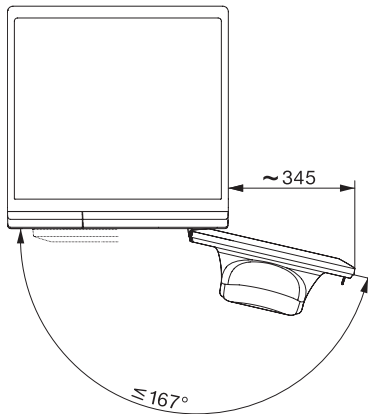

WEG885 WCS PWash&TDos&Steam

Lave-linge à chargement frontal W1 :

A -20 %* | 9 kg 1400 tr/min | SteamCare | Dosage automatique | QuickPowerWash

W1 installation drawing, slanted facia or straight facia, measures in mm

W1 drawing, slanted facia or straight facia, measures in mm

W1 drawing, slanted facia or straight facia, measures in mm

W1 drawing, slanted facia or straight facia, measures in mm