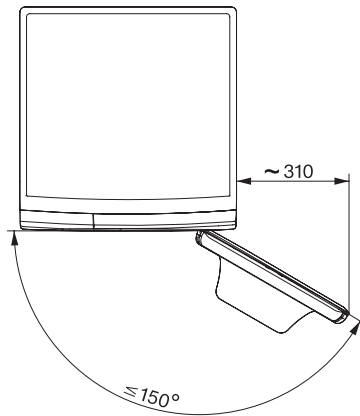

WWG880 WCS PWash&TDos&Steam

Lave-linge à chargement frontal W1 :

A -20 %\* | 9 kg | 1400 tr/min | SteamCare | Dosage automatique | QuickPowerWash

W1 drawing, faccia 5 degree, measures in mm

W1 drawing, faccia 5 degree, measures in mm

W1 drawing, faccia 5 degree, measures in mm

W1 drawing, faccia 5 degree, measures in mm