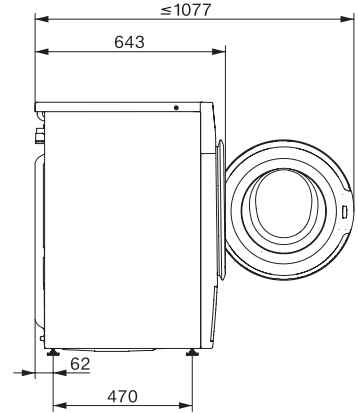

WWG880 WCS PWash&TDos&Steam

Lave-linge à chargement frontal W1 :

A -20 %\* | 9 kg | 1400 tr/min | SteamCare | Dosage automatique | QuickPowerWash

W1 drawing, faccia 5 degree, measures in mm

W1 drawing, faccia 5 degree, measures in mm

W1 drawing, faccia 5 degree, measures in mm

W1 drawing, faccia 5 degree, measures in mm