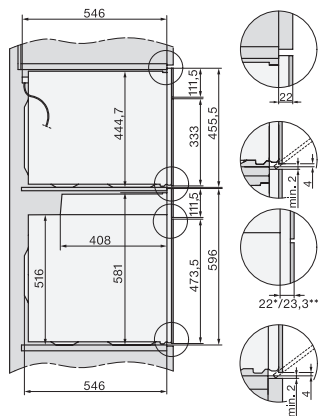

## H 7464 BPX

Four sans poignée

design facile à combiner avec thermosonde et éclairage LED.

installation H7000 XL, installation drawing

side view H7000 XL, installation drawings

built-in H7000 XL, installation drawing

Installation H7000 XL underframe, installation drawings

Installation H7000 BM XL, installation drawings

side view H7000 XL build-under, installation drawing

side view Kombi BM XL, installation drawings

Installation Kombi BM XL, installation drawings