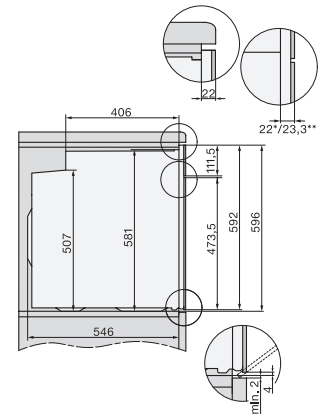

## H 7464 BPX

Four sans poignée

design facile à combiner avec thermosonde et éclairage LED.

installation H7000 XL, installation drawing

side view H7000 XL, installation drawings

built-in H7000 XL, installation drawing

Installation H7000 XL underframe, installation drawings

Installation H7000 BM XL, installation drawings

side view H7000 XL build-under, installation drawing

side view Kombi BM XL, installation drawings

Installation Kombi BM XL, installation drawings