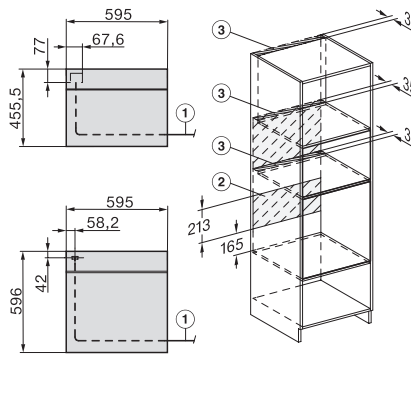

## H 7464 BPX

Four sans poignée

design facile à combiner avec thermosonde et éclairage LED.

installation H7000 XL, installation drawing

side view H7000 XL, installation drawings

built-in H7000 XL, installation drawing

Installation H7000 XL underframe, installation drawings

Installation H7000 BM XL, installation drawings

side view H7000 XL build-under, installation drawing

side view Kombi BM XL, installation drawings

Installation Kombi BM XL, installation drawings