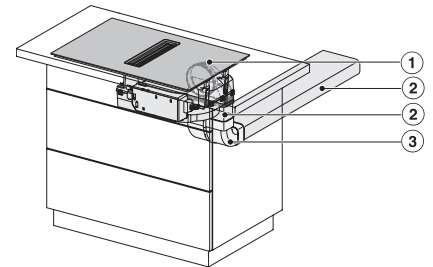

KMDA7676FL, KMDA7876FL – Side view flush+X – Installation drawing

KMDA7676FL, KMDA7876FL – Side view lying on top, Plug&Play – Installation drawing

KMDA7676FL, KMDA7876FL – Side view lying on top+X, Plug&Play – Installation drawing

KMDA7676FL, KMDA7876FL – Side view flush, Plug&Play – Installation drawing

KMDA 7676 FL-A BlackPerfection

Table de cuisson à induction avec hotte intégrée

avec deux zones de cuisson PowerFlex XL pour le mode d'évacuation d'air

KMDA7676FL, KMDA7876FL – Side view flush-X, Plug&Play – Installation drawing

KMDA7676FL, KMDA7876FL – Installation variant 1 Basis -drawing

KMDA7676FL, KMDA7876FL – Installation variant 2 Basis – drawing