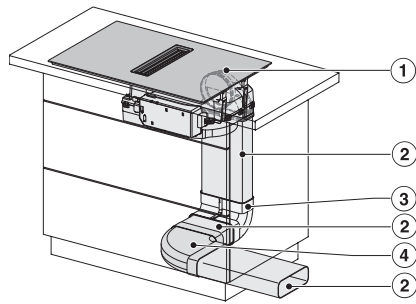

KMDA7676FL, KMDA7876FL – Side view flush+X – Installation drawing

KMDA7676FL, KMDA7876FL – Side view lying on top, Plug&Play – Installation drawing

KMDA7676FL, KMDA7876FL – Side view lying on top+X, Plug&Play – Installation drawing

KMDA7676FL, KMDA7876FL – Side view flush, Plug&Play – Installation drawing

KMDA 7676 FL-A BlackPerfection

Table de cuisson à induction avec hotte intégrée

avec deux zones de cuisson PowerFlex XL pour le mode d'évacuation d'air

KMDA7676FL, KMDA7876FL – Side view flush-X, Plug&Play – Installation drawing

KMDA7676FL, KMDA7876FL – Installation variant 1 Basis -drawing

KMDA7676FL, KMDA7876FL – Installation variant 2 Basis – drawing