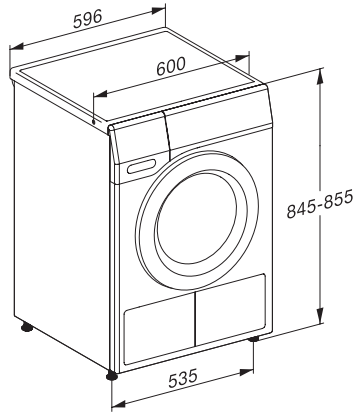

TEL685WP 125 Gala Edition
Sèche-linge pompe à chaleur T1 :
avec SteamFinish et DryCare 40, pour un soin du linge impeccable.

T1 installation drawing, slanted facia or straight facia, measures in mm

T1 drawing, slanted facia or straight facia, measures in mm

T1 drawing, slanted facia or straight facia, with porthole, measures in mm

T1 drawing, slanted facia or straight facia, measures in mm