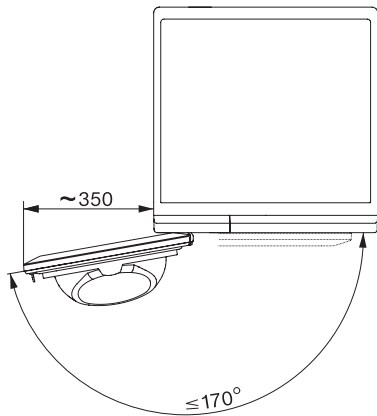

TEL685WP 125 Gala Edition
Sèche-linge pompe à chaleur T1 :
avec SteamFinish et DryCare 40, pour un soin du linge impeccable.

T1 installation drawing, slanted facia or straight facia, measures in mm

T1 drawing, slanted facia or straight facia, measures in mm

T1 drawing, slanted facia or straight facia, with porthole, measures in mm

T1 drawing, slanted facia or straight facia, measures in mm