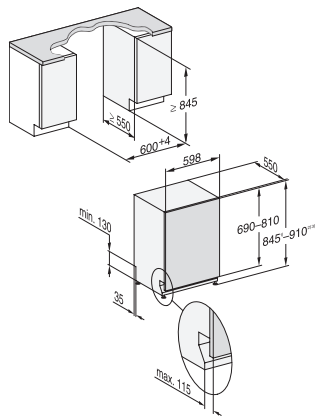

G7000, fully integrated dishwasher, XXL, 60cm (installation drawing)