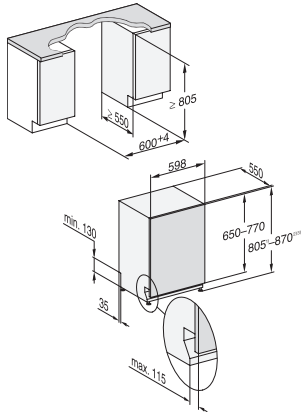

G7000, fully integrated dishwasher, 60cm (installation drawing)