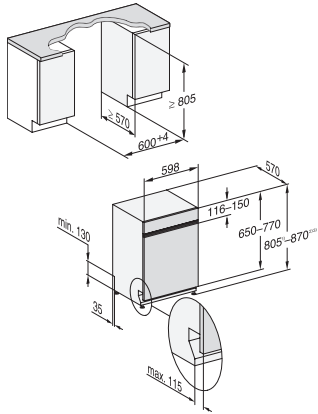

G7000, integrated dishwasher, 60cm (installation drawing)