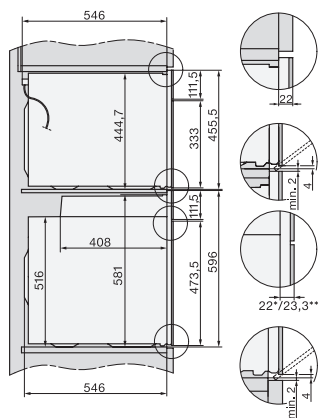

## H 7860 BPX 125 Gala Ed

Four sans poignée

design facile à combiner avec thermosonde et BrillantLight.

installation H7000 XL, installation drawing

side view H7000 XL, installation drawings

built-in H7000 XL, installation drawing

Installation H7000 XL underframe, installation drawings

Installation H7000 BM XL, installation drawings

side view H7000 XL build-under, installation drawing

side view Kombi BM XL, installation drawings

Installation Kombi BM XL, installation drawings