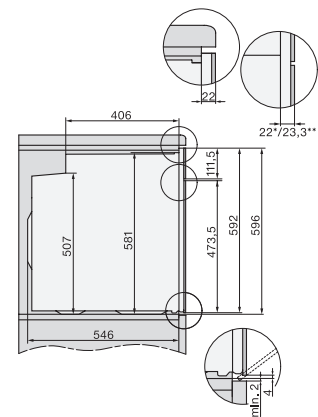

## H 7860 BPX 125 Gala Ed

Four sans poignée

design facile à combiner avec thermosonde et BrillantLight.

installation H7000 XL, installation drawing

side view H7000 XL, installation drawings

built-in H7000 XL, installation drawing

Installation H7000 XL underframe, installation drawings

Installation H7000 BM XL, installation drawings

side view H7000 XL build-under, installation drawing

side view Kombi BM XL, installation drawings

Installation Kombi BM XL, installation drawings