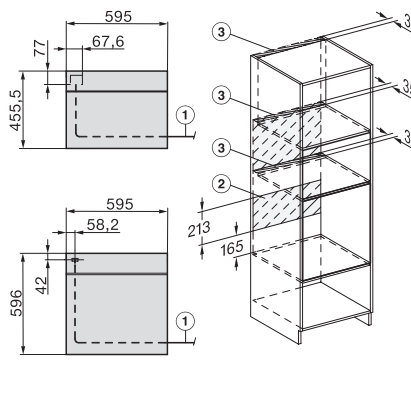

## H 7860 BPX 125 Gala Ed

Four sans poignée

design facile à combiner avec thermosonde et BrillantLight.

installation H7000 XL, installation drawing

side view H7000 XL, installation drawings

built-in H7000 XL, installation drawing

Installation H7000 XL underframe, installation drawings

Installation H7000 BM XL, installation drawings

side view H7000 XL build-under, installation drawing

side view Kombi BM XL, installation drawings

Installation Kombi BM XL, installation drawings