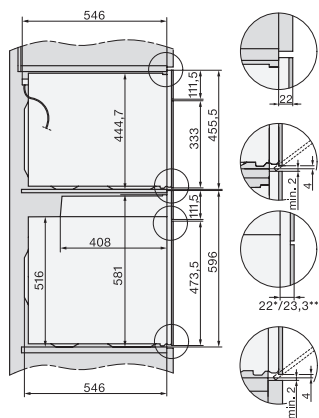

H 7464 BPX 125 Gala Ed

Four sans poignée

design facile à combiner avec thermosonde et éclairage LED.

installation H7000 XL, installation drawing

side view H7000 XL, installation drawings

built-in H7000 XL, installation drawing

Installation H7000 XL underframe, installation drawings

Installation H7000 BM XL, installation drawings

side view H7000 XL build-under, installation drawing

side view Kombi BM XL, installation drawings

Installation Kombi BM XL, installation drawings