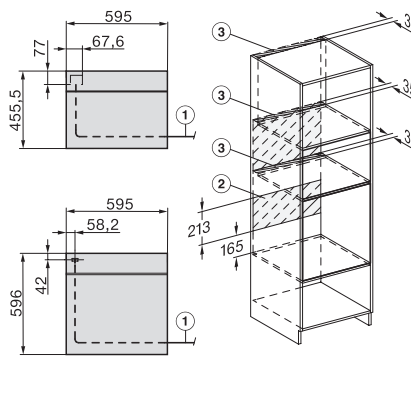

H 7464 BPX 125 Gala Ed

Four sans poignée

design facile à combiner avec thermosonde et éclairage LED.

installation H7000 XL, installation drawing

side view H7000 XL, installation drawings

built-in H7000 XL, installation drawing

Installation H7000 XL underframe, installation drawings

Installation H7000 BM XL, installation drawings

side view H7000 XL build-under, installation drawing

side view Kombi BM XL, installation drawings

Installation Kombi BM XL, installation drawings