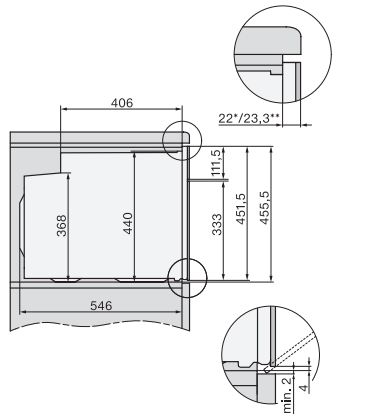

H 7440 BPX 125 Gala Ed
Four compact sans poignée
design facile à combiner avec éclairage LED et pyrolyse.

side view H7000 M, installation drawings

built-in H7000 M, installation drawing

built-in H7000 M build-under, installation drawing

Installation H7000 M, installation drawing

side view H7000 M build-under, installation drawings