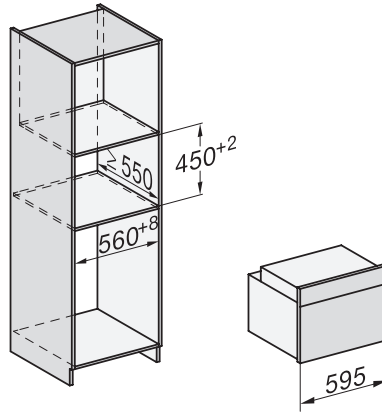

H 7440 BPX 125 Gala Ed
Four compact sans poignée
design facile à combiner avec éclairage LED et pyrolyse.

side view H7000 M, installation drawings

built-in H7000 M, installation drawing

built-in H7000 M build-under, installation drawing