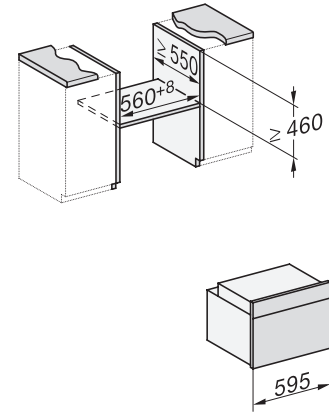

H 7440 BPX 125 Gala Ed
Four compact sans poignée
design facile à combiner avec éclairage LED et pyrolyse.

side view H7000 M, installation drawings

built-in H7000 M, installation drawing

built-in H7000 M build-under, installation drawing