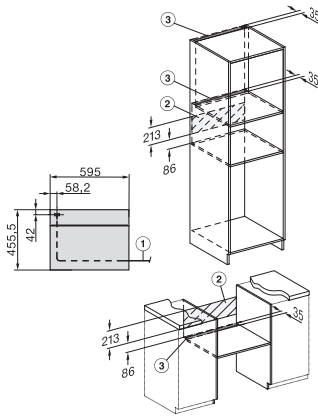

H 7440 BPX 125 Gala Ed
Four compact sans poignée
design facile à combiner avec éclairage LED et pyrolyse.

side view H7000 M, installation drawings

built-in H7000 M, installation drawing

built-in H7000 M build-under, installation drawing

Installation H7000 M, installation drawing

side view H7000 M build-under, installation drawings