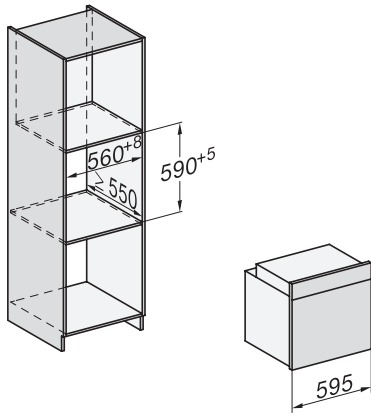

H 7365 BP

Four multifonctions

design noir élégant avec thermosonde filaire et pyrolyse.

installation H7000 XL, installation drawing

installation H7000 XL, installation drawing, GB, AU

side view H7000 XL, installation drawings

built-in H7000 XL, installation drawing

Installation H7000 XL underframe, installation drawings

side view H7000 XL build-under, installation drawing

H7x65BP, H7145BM, H7165B, H7365B, H2756B, H2765B/BP, DGC7151, DGC7351 installation drawings