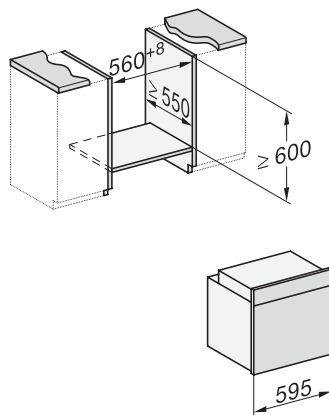

H 7365 BP

Four multifonctions

design noir élégant avec thermosonde sans fil et pyrolyse.

installation H7000 XL, installation drawing

installation H7000 XL, installation drawing, GB, AU

side view H7000 XL, installation drawings

built-in H7000 XL, installation drawing

H226x-1B/BP/E/EP/I/IP, H2x6xB/BP, H7x6xB/BP/BPX, installation drawings

side view H7000 XL build-under, installation drawing

H7x65BP, H7145BM, H7165B, H7365B, H2756B, H2765B/BP, DGC7151, DGC7351 installation drawings