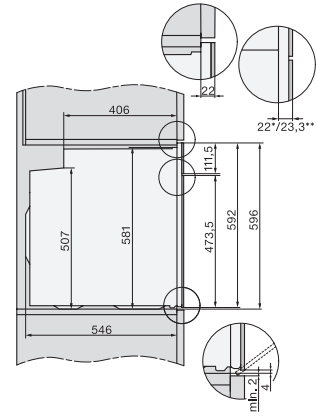

H 7365 BP

Four multifonctions

design noir élégant avec thermosonde filaire et pyrolyse.

installation H7000 XL, installation drawing

installation H7000 XL, installation drawing, GB, AU

side view H7000 XL, installation drawings

built-in H7000 XL, installation drawing

Installation H7000 XL underframe, installation drawings

side view H7000 XL build-under, installation drawing

H7x65BP, H7145BM, H7165B, H7365B, H2756B, H2765B/BP, DGC7151, DGC7351 installation drawings