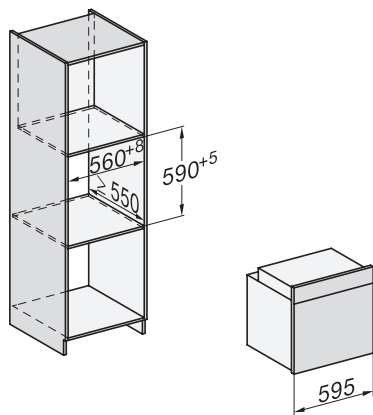

H 7365 BP

Four multifonctions

design noir élégant avec thermosonde sans fil et pyrolyse.

installation H7000 XL, installation drawing

installation H7000 XL, installation drawing, GB, AU

side view H7000 XL, installation drawings

built-in H7000 XL, installation drawing

H226x-1B/BP/E/EP/I/IP, H2x6xB/BP, H7x6xB/BP/BPX, installation drawings

side view H7000 XL build-under, installation drawing

H7x65BP, H7145BM, H7165B, H7365B, H2756B, H2765B/BP, DGC7151, DGC7351 installation drawings