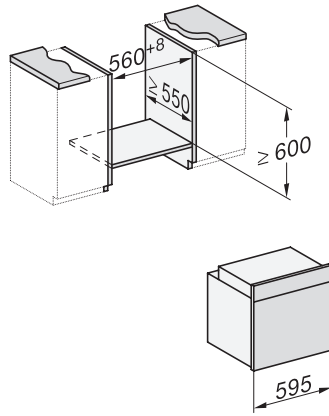

H 7365 BP

Four multifonctions

design noir élégant avec thermosonde filaire et pyrolyse.

installation H7000 XL, installation drawing

installation H7000 XL, installation drawing, GB, AU

side view H7000 XL, installation drawings

built-in H7000 XL, installation drawing

Installation H7000 XL underframe, installation drawings

side view H7000 XL build-under, installation drawing

H7x65BP, H7145BM, H7165B, H7365B, H2756B, H2765B/BP, DGC7151, DGC7351 installation drawings