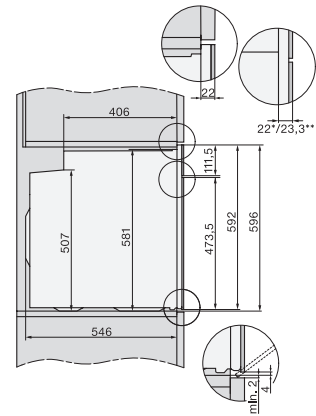

H 7365 BP

Four multifonctions

design noir élégant avec thermosonde sans fil et pyrolyse.

installation H7000 XL, installation drawing

installation H7000 XL, installation drawing, GB, AU

side view H7000 XL, installation drawings

built-in H7000 XL, installation drawing

H226x-1B/BP/E/EP/I/IP, H2x6xB/BP, H7x6xB/BP/BPX, installation drawings

side view H7000 XL build-under, installation drawing

H7x65BP, H7145BM, H7165B, H7365B, H2756B, H2765B/BP, DGC7151, DGC7351 installation drawings