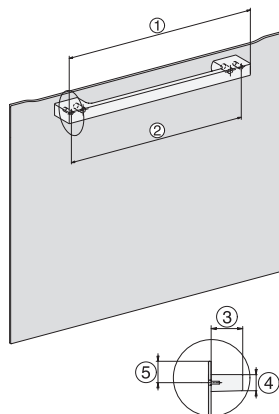

H 7365 BP

Four multifonctions

design noir élégant avec thermosonde sans fil et pyrolyse.

installation H7000 XL, installation drawing

installation H7000 XL, installation drawing, GB, AU

side view H7000 XL, installation drawings

built-in H7000 XL, installation drawing

H226x-1B/BP/E/EP/I/IP, H2x6xB/BP, H7x6xB/BP/BPX, installation drawings

side view H7000 XL build-under, installation drawing

H7x65BP, H7145BM, H7165B, H7365B, H2756B, H2765B/BP, DGC7151, DGC7351 installation drawings