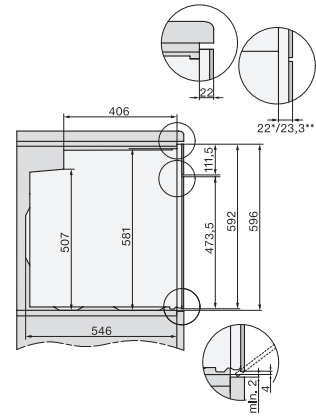

H 7365 BP

Four multifonctions

design noir élégant avec thermosonde filaire et pyrolyse.

installation H7000 XL, installation drawing

installation H7000 XL, installation drawing, GB, AU

side view H7000 XL, installation drawings

built-in H7000 XL, installation drawing

Installation H7000 XL underframe, installation drawings

side view H7000 XL build-under, installation drawing

H7x65BP, H7145BM, H7165B, H7365B, H2756B, H2765B/BP, DGC7151, DGC7351 installation drawings