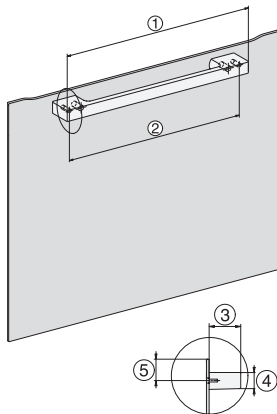

H 7365 BP

Four multifonctions

design noir élégant avec thermosonde filaire et pyrolyse.

installation H7000 XL, installation drawing

installation H7000 XL, installation drawing, GB, AU

side view H7000 XL, installation drawings

built-in H7000 XL, installation drawing

Installation H7000 XL underframe, installation drawings

side view H7000 XL build-under, installation drawing

H7x65BP, H7145BM, H7165B, H7365B, H2756B, H2765B/BP, DGC7151, DGC7351 installation drawings