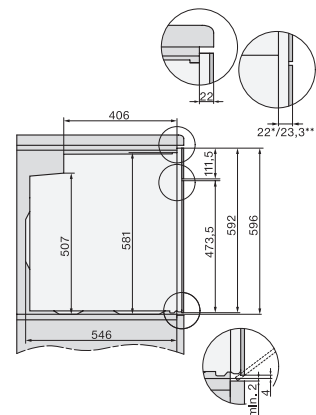

H 7365 BP

Four multifonctions

design noir élégant avec thermosonde sans fil et pyrolyse.

installation H7000 XL, installation drawing

installation H7000 XL, installation drawing, GB, AU

side view H7000 XL, installation drawings

built-in H7000 XL, installation drawing

H226x-1B/BP/E/EP/I/IP, H2x6xB/BP, H7x6xB/BP/BPX, installation drawings

side view H7000 XL build-under, installation drawing

H7x65BP, H7145BM, H7165B, H7365B, H2756B, H2765B/BP, DGC7151, DGC7351 installation drawings