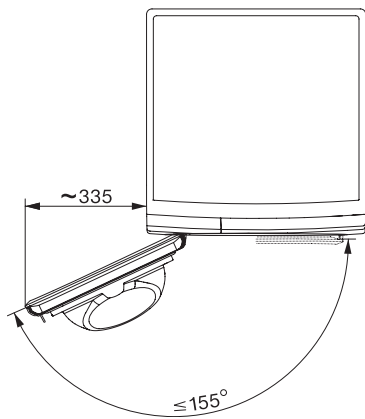

TWW780WP Passion
Sèche-linge pompe à chaleur T1 :
A+++ -10 % | 9 kg | M Touch | SteamFinish | SilenceDrum

T1 installation drawing, fascia 5 degree, measures in mm

T1 drawing, fascia 5 degree, measures in mm

T1 drawing, fascia 5 degree, with porthole, measures in mm

T1 drawing, fascia 5 degree, measures in mm