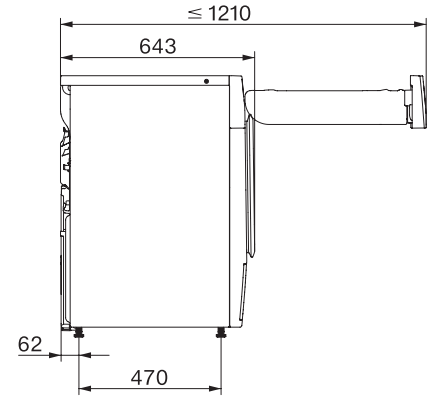

TWW780WP Passion
Sèche-linge pompe à chaleur T1 :
A+++ -10 % | 9 kg | M Touch | SteamFinish | SilenceDrum

T1 installation drawing, fascia 5 degree, measures in mm

T1 drawing, fascia 5 degree, measures in mm

T1 drawing, fascia 5 degree, with porthole, measures in mm

T1 drawing, fascia 5 degree, measures in mm