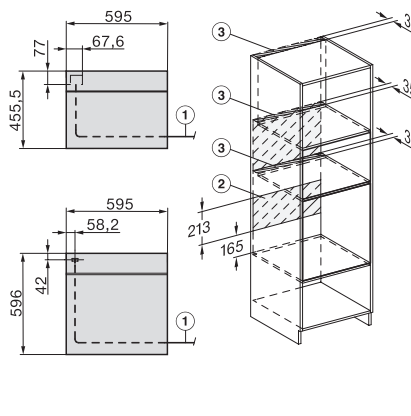

## H 7860 BPX

Four sans poignée

design facile à combiner avec thermosonde et BrillantLight.

installation H7000 XL, installation drawing

side view H7000 XL, installation drawings

built-in H7000 XL, installation drawing

Installation H7000 XL underframe, installation drawings

Installation H7000 BM XL, installation drawings

side view H7000 XL build-under, installation drawing

side view Kombi BM XL, installation drawings

Installation Kombi BM XL, installation drawings