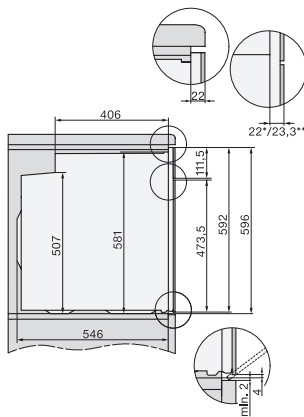

H 7860 BP

Four multifonctions

design facile à combiner avec thermosonde et BrillantLight.

installation H7000 XL, installation drawing

side view H7000 XL, installation drawings

built-in H7000 XL, installation drawing

Installation H7000 XL underframe, installation drawings

H2x6x-1B/BP/E/EP/IP, H2850BP, H7x6xB/BP/BPX, H2x6xB, installation drawings

H7000 handle, installation drawing

Installation H7000 BM XL, installation drawings

side view H7000 XL build-under, installation drawing

side view Kombi BM XL, installation drawings

H 7860 BP

Four multifonctions

design facile à combiner avec thermosonde et BrillantLight.

Installation Kombi BM XL, installation drawings