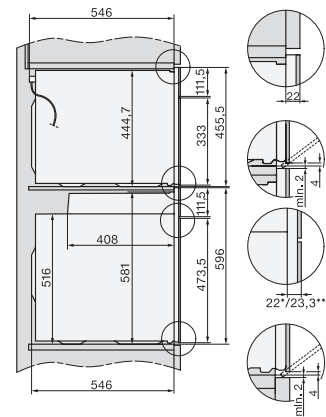

H 7860 BP

Four multifonctions

design facile à combiner avec thermosonde et BrillantLight.

installation H7000 XL, installation drawing

side view H7000 XL, installation drawings

built-in H7000 XL, installation drawing

Installation H7000 XL underframe, installation drawings

H2x6x-1B/BP/E/EP/IP, H2850BP, H7x6xB/BP/BPX, H2x6xB, installation drawings

H7000 handle, installation drawing

Installation H7000 BM XL, installation drawings

side view H7000 XL build-under, installation drawing

side view Kombi BM XL, installation drawings

H 7860 BP

Four multifonctions

design facile à combiner avec thermosonde et BrillantLight.

Installation Kombi BM XL, installation drawings