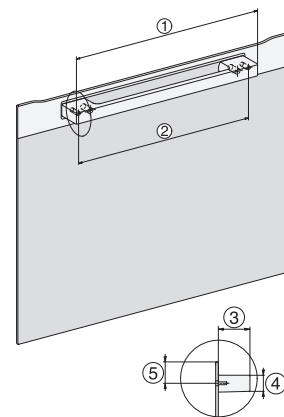

H 7860 BP

Four multifonctions

design facile à combiner avec thermosonde et BrillantLight.

installation H7000 XL, installation drawing

side view H7000 XL, installation drawings

built-in H7000 XL, installation drawing

Installation H7000 XL underframe, installation drawings

H2x6x-1B/BP/E/EP/IP, H2850BP, H7x6xB/BP/BPX, H2x6xB, installation drawings

H7000 handle, installation drawing

Installation H7000 BM XL, installation drawings