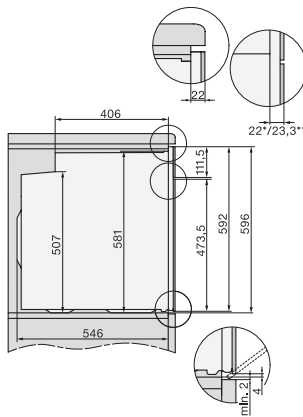

H 7860 BP

Four multifonctions

design facile à combiner avec thermosonde et BrillantLight.

installation H7000 XL, installation drawing

side view H7000 XL, installation drawings

built-in H7000 XL, installation drawing

H226x-1B/BP/E/EP/I/IP, H2x6xB/BP, H7x6xB/BP/BPX, installation drawings

H2x6x-1B/BP/E/EP/I/IP, H2850BP, H7x6xB/BP/BPX, H2x6xB, installation drawings

DG2840, DG7x40, DGC7x4x, DG7x6x, DGC7x6x, DGD7635, DGM7x4x, DO7, H28B/BP, H7x4xB/BM/BP, H7x6xB/BP, installation drawing

H226x-1B/BP/E/EP/I/IP, H2760B/BP, H28x0B/BP, H7x40BM/BMX, H7x6xB/BP/BPX, installation drawings

side view H7000 XL build-under, installation drawing

H2xxx-1 B/BP/E/I/IP, H7xxx B/BP/BM/BMX, installation drawings