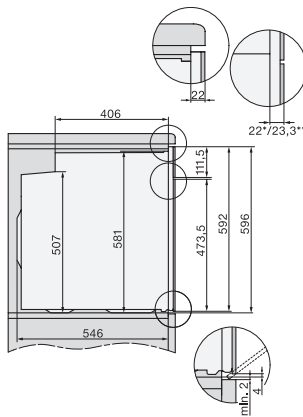

## H 7860 BP

Four multifonctions

design facile à combiner avec thermosonde et BrillantLight.

installation H7000 XL, installation drawing

side view H7000 XL, installation drawings

built-in H7000 XL, installation drawing

H226x-1B/BP/E/EP/I/IP, H2x6xB/BP, H7x6xB/BP/BPX, installation drawings

H2x6x-1B/BP/E/EP/I/IP, H2850BP, H7x6xB/BP/BPX, H2x6xB, installation drawings

DG7x40, DGC7x4x, DGC7x6x, DG7635, DGM7x4x, DO7, H2860B/BP, H7240BM, H7x40BM, H7x4xB/BP, H7x6xB/BP, installation drawings

H226x-1B/BP/E/EP/I/IP, H2760B/BP, H28x0B/BP, H7x40BM/BMX, H7x6xB/BP/BPX, installation drawings

side view H7000 XL build-under, installation drawing

H2xxx-1 B/BP/E/I/IP, H7xxx B/BP/BM/BMX, installation drawings