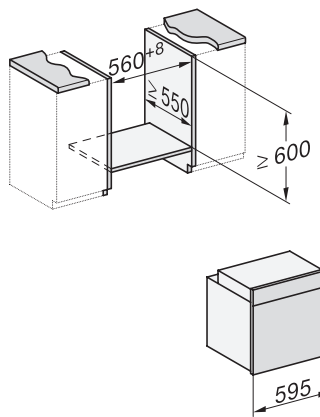

## H 7860 BP

Four multifonctions

design facile à combiner avec thermosonde et BrillantLight.

installation H7000 XL, installation drawing

side view H7000 XL, installation drawings

built-in H7000 XL, installation drawing

Installation H7000 XL underframe, installation drawings

H2x6x-1B/BP/E/EP/I/IP, H2850BP, H7x6xB/BP/BPX, H2x6xB, installation drawings

H7000 handle, glass, installation drawings

Installation H7000 BM XL, installation drawings