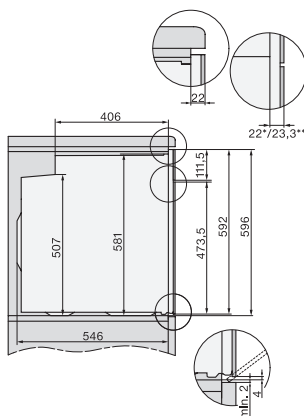

## H 7860 BP

Four multifonctions

design facile à combiner avec thermosonde et BrillantLight.

installation H7000 XL, installation drawing

side view H7000 XL, installation drawings

built-in H7000 XL, installation drawing

Installation H7000 XL underframe, installation drawings

H2x6x-1B/BP/E/EP/I/IP, H2850BP, H7x6xB/BP/BPX, H2x6xB, installation drawings

H7000 handle, glass, installation drawings

Installation H7000 BM XL, installation drawings

side view H7000 XL build-under, installation drawing

side view Kombi BM XL, installation drawings

H 7860 BP

Four multifonctions

design facile à combiner avec thermosonde et BrillantLight.

Installation Kombi BM XL, installation drawings