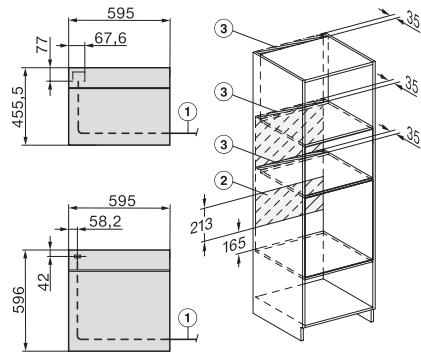

Installation H7000 XL underframe, installation drawings

H2x6x-1B/BP/E/EP/I/IP, H2850BP, H7x6xB/BP/BPX, H2x6xB, installation drawings

H7000 handle, glass, installation drawings

Installation H7000 BM XL, installation drawings

side view H7000 XL build-under, installation drawing

side view Kombi BM XL, installation drawings

H 7860 BP

Four multifonctions

design facile à combiner avec thermosonde et BrillantLight.

Installation Kombi BM XL, installation drawings