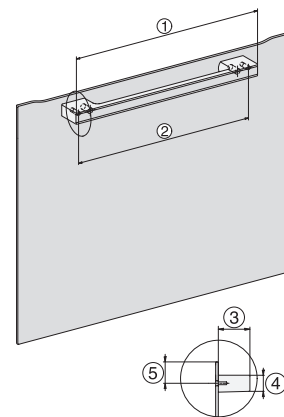

## H 7860 BP

Four multifonctions

design facile à combiner avec thermosonde et BrillantLight.

installation H7000 XL, installation drawing

side view H7000 XL, installation drawings

built-in H7000 XL, installation drawing

Installation H7000 XL underframe, installation drawings

H2x6x-1B/BP/E/EP/I/IP, H2850BP, H7x6xB/BP/BPX, H2x6xB, installation drawings

H7000 handle, glass, installation drawings

Installation H7000 BM XL, installation drawings