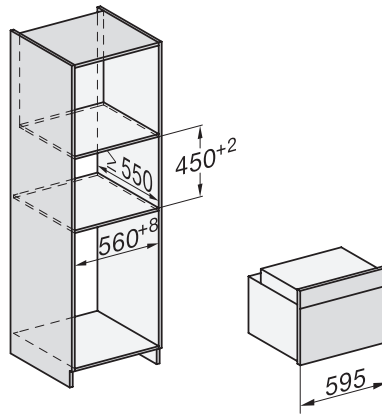

H 7840 BPX

Four compact sans poignée
design facile à combiner avec thermosonde et BrillantLight.

side view H7000 M, installation drawings

built-in H7000 M, installation drawing

built-in H7000 M build-under, installation drawing