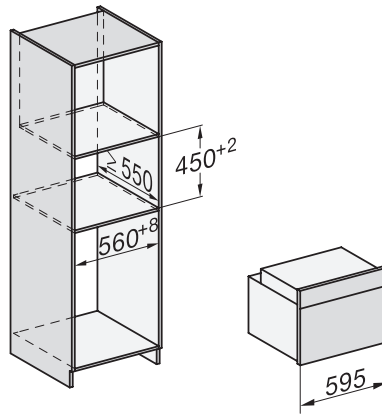

## H 7840 BPX

Four compact sans poignée  
design facile à combiner avec thermosonde et BrillantLight.

side view H7000 M, installation drawings

built-in H7000 M, installation drawing

built-in H7000 M build-under, installation drawing