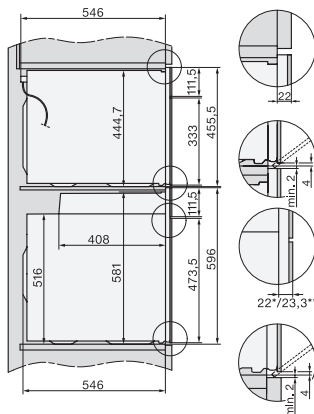

H 7464 BPX

Four sans poignée

design facile à combiner avec thermosonde et éclairage LED.

installation H7000 XL, installation drawing

side view H7000 XL, installation drawings

built-in H7000 XL, installation drawing

H226x-1B/BP/E/EP/I/IP, H2x6xB/BP, H7x6xB/BP/BPX, H2x6xB, installation drawings

H226x-1B/BP/E/EP/I/IP, H2760B/BP, H28x0B/BP, H7x40BM/BMX, H7x6xB/BP/BPX, installation drawings

side view H7000 XL build-under, installation drawing

H2xxx-1 B/BP/E/I/IP, H7xxx B/BP/BM/BMX, installation drawings

H2xxx-1 B/BP/E/I/IP, H7xxx B/BP/BM/BMX, installation drawings