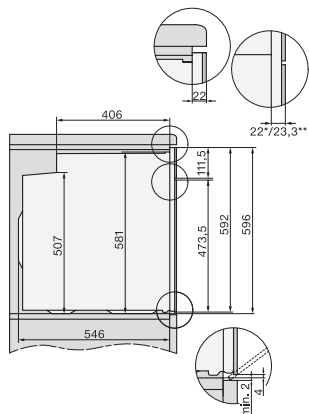

H 7464 BPX

Four sans poignée

design facile à combiner avec thermosonde et éclairage LED.

installation H7000 XL, installation drawing

side view H7000 XL, installation drawings

built-in H7000 XL, installation drawing

H226x-1B/BP/E/EP/I/IP, H2x6xB/BP, H7x6xB/BP/BPX, H2x6xB, installation drawings

H226x-1B/BP/E/EP/I/IP, H2760B/BP, H28x0B/BP, H7x40BM/BMX, H7x6xB/BP/BPX, installation drawings

side view H7000 XL build-under, installation drawing

H2xxx-1 B/BP/E/I/IP, H7xxx B/BP/BM/BMX, installation drawings

H2xxx-1 B/BP/E/I/IP, H7xxx B/BP/BM/BMX, installation drawings