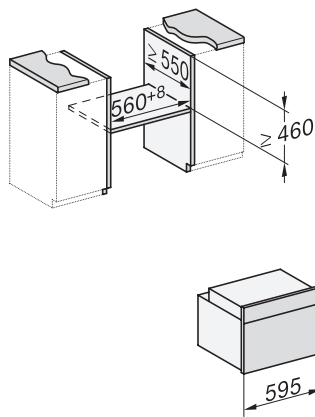

H 7440 BPX

Four compact sans poignée
design facile à combiner avec éclairage LED et pyrolyse.

side view H7000 M, installation drawings

side view H7000 M, installation drawings, GB, AU

built-in H7000 M, installation drawing

built-in H7000 M build-under, installation drawing

Installation H7000 M, installation drawing

side view H7000 M build-under, installation drawings