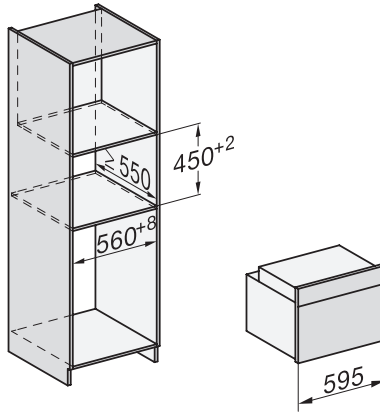

H 7440 BPX

Four compact sans poignée
design facile à combiner avec éclairage LED et pyrolyse.

side view H7000 M, installation drawings

built-in H7000 M, installation drawing

built-in H7000 M build-under, installation drawing