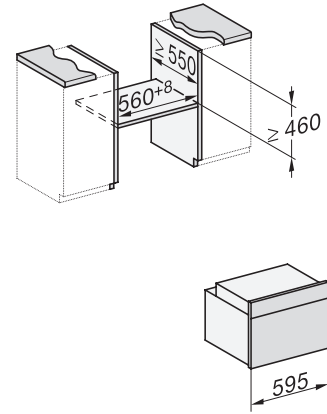

H 7440 BPX

Four compact sans poignée
design facile à combiner avec éclairage LED et pyrolyse.

side view H7000 M, installation drawings

built-in H7000 M, installation drawing

built-in H7000 M build-under, installation drawing

Installation H7000 M, installation drawing

side view H7000 M build-under, installation drawings