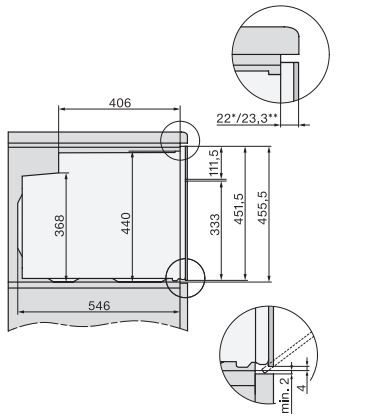

H 7440 BPX

Four compact sans poignée
design facile à combiner avec éclairage LED et pyrolyse.

side view H7000 M, installation drawings

built-in H7000 M, installation drawing

built-in H7000 M build-under, installation drawing

Installation H7000 M, installation drawing

side view H7000 M build-under, installation drawings