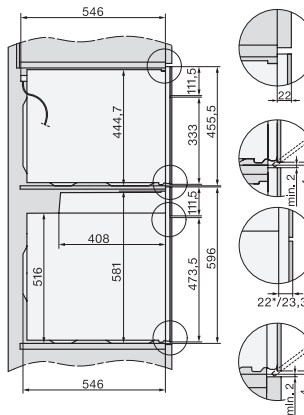

## H 7264 BP

Four multifonctions

design facile à combiner avec texte clair, mise en réseau et pyrolyse.

installation H7000 XL, installation drawing

side view H7000 XL, installation drawings

built-in H7000 XL, installation drawing

H226x-1B/BP/E/EP/IP, H2x6xB/BP, H7x6xB/BP/BPX, installation drawings

DG7x40, DGC7x4x, DGC7x6x, DG7635, DGM7x4x, DO7, H2860B/BP, H7240BM, H7x40BM, H7x4xB/BP, H7x6xB/BP, installation drawings

H226x-1B/BP/E/EP/IP, H2760B/BP, H28x0B/BP, H7x40BM/BMX, H7x6xB/BP/BPX, installation drawings

H2xxx-1 B/BP/E/IP, H7xxx B/BP/BM/BMX, installation drawings

H2xxx-1 B/BP/E/IP, H7xxx B/BP/BM/BMX, installation drawings