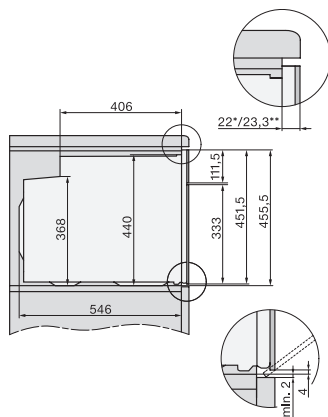

H 7244 BP

Four compact

design facile à combiner avec texte clair, mise en réseau et pyrolyse.

side view H7000 M, installation drawings

side view H7000 M, installation drawings, GB, AU

built-in H7000 M, installation drawing

built-in H7000 M build-under, installation drawing

Installation H7000 M, installation drawing

DG2840, DG7x40, DGC7x4x, DG7x6x, DGC7x6x, DGD7635, DGM7x4x, DO7, H28B/BP, H7x4xB/BM/BP, H7x6xB/BP, installation drawing