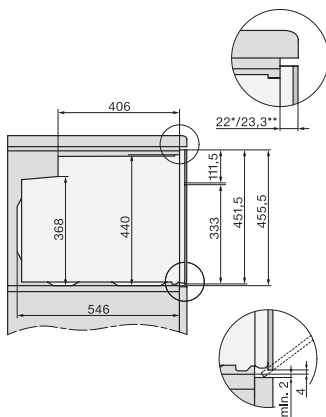

## H 7244 BP

Four compact

design facile à combiner avec texte clair, mise en réseau et pyrolyse.

side view H7000 M, installation drawings

side view H7000 M, installation drawings, GB, AU

built-in H7000 M, installation drawing

built-in H7000 M build-under, installation drawing

Installation H7000 M, installation drawing

DG7x40, DGC7x4x, DGC7x6x, DG7635, DGM7x4x, DO7, H2860B/BP, H7240BM, H7x40BM, H7x4xB/BP, H7x6xB/BP, installation drawings