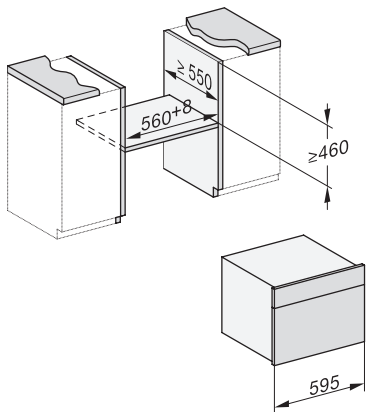

side view, DG, DGM, ESW7x20 installation drawings

Installation_DG_DGM_DGC_XL_ESW7x10_EVS7010, installation drawings

ESW7x10, EVS7010, DG7x4x, DGM7x4x installation drawings

DG7xxx, DGM7xxx, installation drawings

built-in DG DGM DGC XL build-under, installation drawing

Screw joint DG DGM, installation drawing

DG DGM, installation drawing

DG 7140

Fours vapeur encastrable

Pour cuisiner sainement avec des programmes automatiques et la connectivité.

side view DG DGM, installation drawings

Installation DG, installation drawing