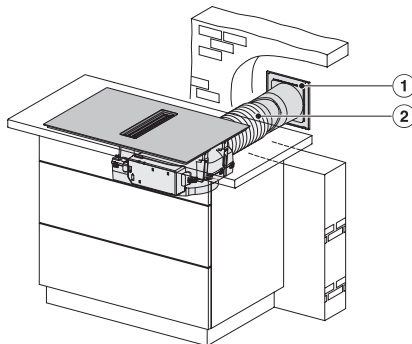

KMDA7676-1FL, KMDA7876-1FL, KMDA7676FL,
KMDA7876FL – Installation variant 6 Circulating air