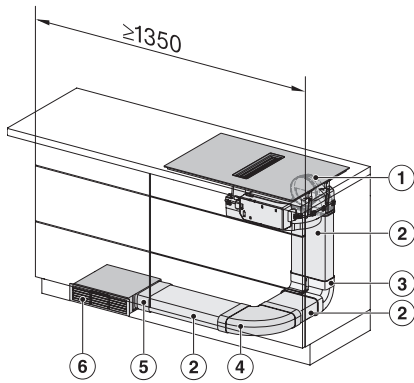

KMDA7676-1FL, KMDA7876-1FL, KMDA7676FL,
KMDA7876FL – Installation variant 2 Basis

KMDA7676-1FL, KMDA7876-1FL, KMDA7676FL,
KMDA7876FL – Installation variant 5 Circulating air