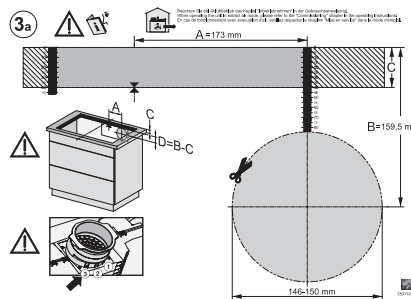

KMDA7676-1FL, KMDA7876-1FL, KMDA7676FL, KMDA7876FL – Installation variant 13 Circulating air

KMDA7676-1FL, KMDA7876-1FL, KMDA7676FL, KMDA7876FL – Installation variant 14 Circulating air

KMDA7676-1FL, KMDA7876-1FL – flush, drilling template, Installation depth 23,8 cm