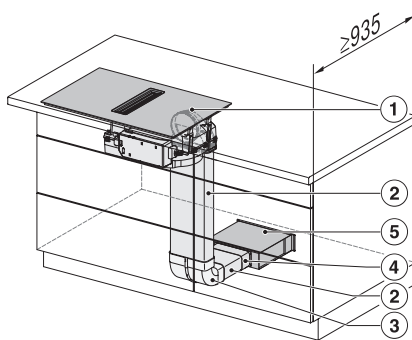

KMDA7676-1FL, KMDA7876-1FL, KMDA7676FL,
KMDA7876FL – Installation variant 3 Basis – drawing