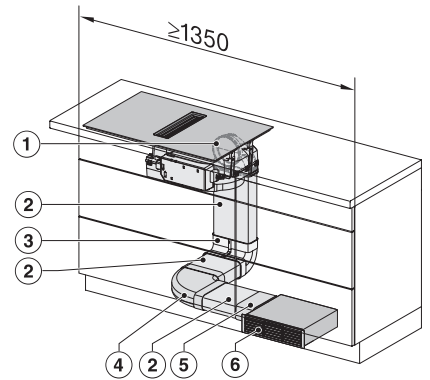

KMDA7676-1FL, KMDA7876-1FL, KMDA7676FL, KMDA7876FL – Side view lying on top, Plug&Play

KMDA7676-1FL, KMDA7876-1FL, KMDA7676FL, KMDA7876FL – Side view lying on top+X, Plug&Play

KMDA7676-1FL, KMDA7876-1FL, KMDA7676FL, KMDA7876FL – Side view flush, Plug&Play

800 mm | Εξαγωγή και ανακύκλωση αέρα | SilenceMotor | Επιφάνεια μαγειρέματος PowerFlex XL

KMDA7676-1FL, KMDA7876-1FL, KMDA7676FL,
KMDA7876FL – Installation variant 2 Basis

KMDA7676-1FL, KMDA7876-1FL, KMDA7676FL,
KMDA7876FL – Installation variant 3 Basis – drawing