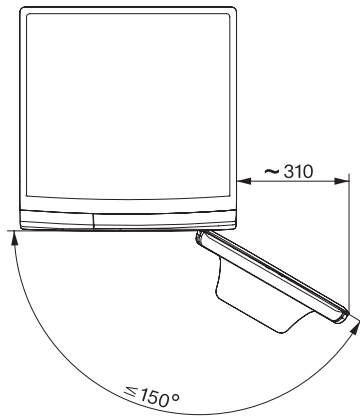

A -20%* | 8 kg | 1400 σ.α.λ. | QuickPowerWash | Miele@home | CapDosing

W1 drawing, facia 5 degree, measures in mm

W1 drawing, facia 5 degree, measures in mm

W1 drawing, facia 5 degree, measures in mm

W1 drawing, facia 5 degree, measures in mm