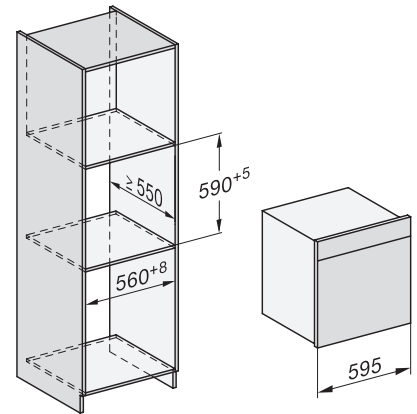

built-in DGC XXL, installation drawing

DGC7x65 connections and ventilation 60cm, installation drawing

built-in DGC XXL build-under, installation drawing

screw joint DGC XXL, installation drawing

DGC7x4x swivel range of the aperture, installation drawings

side view DGC XXL, installation drawings