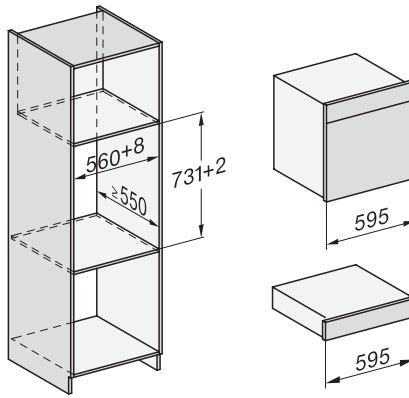

ESW7x10, EVS7010, DGC7x6xHCPro, DGC7x6xHCXPro installation drawings