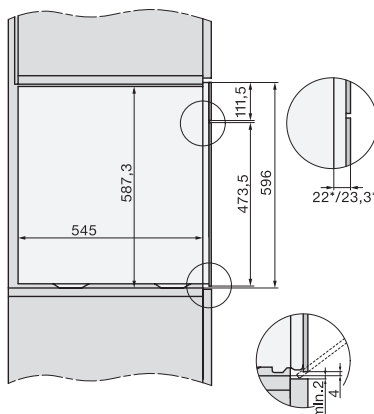

built-in DGC XXL, installation drawing

DGC7x65 connections and ventilation 60cm, installation drawing

built-in DGC XXL build-under, installation drawing

screw joint DGC XXL, installation drawing

DGC7x4x swivel range of the aperture, installation drawings

side view DGC XXL, installation drawings