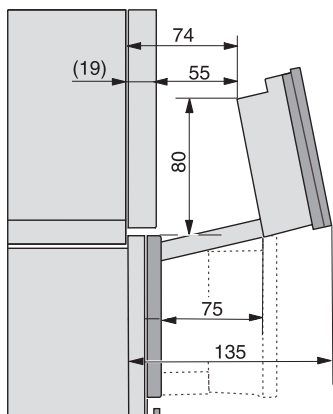

built-in DGC XXL, installation drawing

DGC7x65 connections and ventilation 60cm, installation drawing

built-in DGC XXL build-under, installation drawing

screw joint DGC XXL, installation drawing

DGC7x4x swivel range of the aperture, installation drawings

side view DGC XXL, installation drawings