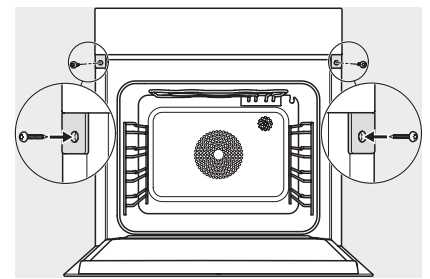

DGC 7865 HCX Pro

Συνδ/κος φούρνος ατμού χωρίς χειρολ. με μόνιμη παροχή νερού και σύνδ. αποχ.

Installation DGC XXL, ESW7x20 installation drawings

ESW7x10, EVS7010, DGC7x6xHCPro, DGC7x6xHCXPro installation drawings

built-in DGC XXL, installation drawing

DGC7x65 connections and ventilation 60cm, installation drawing

built-in DGC XXL build-under, installation drawing

screw joint DGC XXL, installation drawing

DGC7x4x swivel range of the aperture, installation drawings