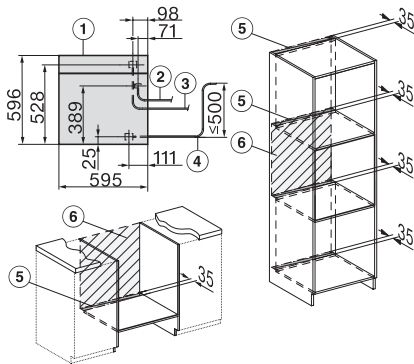

DGC 7865 HCX Pro

Συνδ/κος φούρνος ατμού χωρίς χειρολ. με μόνιμη παροχή νερού και σύνδ. αποχ.

Installation DGC XXL, ESW7x20 installation drawings

ESW7x10, EVS7010, DGC7x6xHCPro, DGC7x6xHCXPro installation drawings

built-in DGC XXL, installation drawing

DGC7x65 connections and ventilation 60cm, installation drawing

built-in DGC XXL build-under, installation drawing

screw joint DGC XXL, installation drawing

DGC7x4x swivel range of the aperture, installation drawings

side view DGC XXL, installation drawings