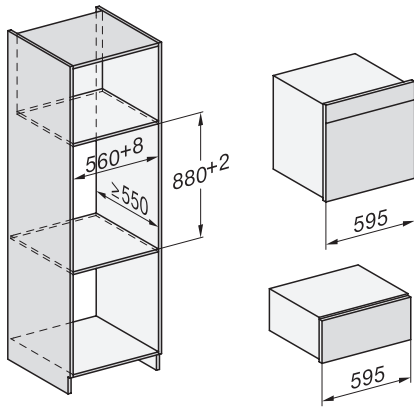

DGC 7865 HCX Pro

Συνδ/κος φούρνος ατμού χωρίς χειρολ. με μόνιμη παροχή νερού και σύνδ. αποχ.

Installation DGC XXL, ESW7x20 installation drawings