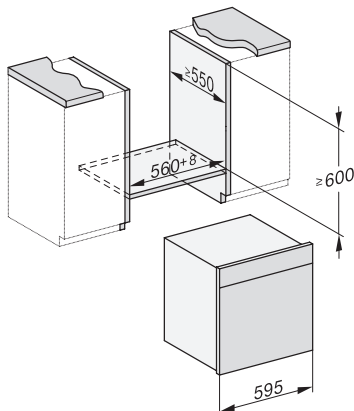

DGC 7865 HCX Pro

Συνδ/κος φούρνος ατμού χωρίς χειρολ. με μόνιμη παροχή νερού και σύνδ. αποχ.

Installation DGC XXL, ESW7x20 installation drawings

ESW7x10, EVS7010, DGC7x6xHCPro, DGC7x6xHCXPro installation drawings

built-in DGC XXL, installation drawing

DGC7x65 connections and ventilation 60cm, installation drawing

built-in DGC XXL build-under, installation drawing

screw joint DGC XXL, installation drawing

DGC7x4x swivel range of the aperture, installation drawings

side view DGC XXL, installation drawings