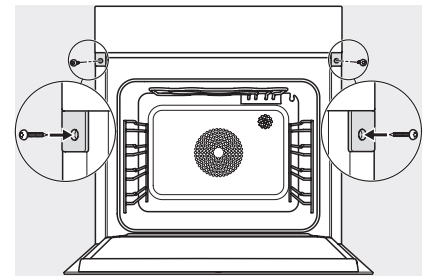

DGC 7860 HCX Pro

Συνδυαστικός φούρνος ατμού χωρίς χειρολαβές

Installation DGC XXL, ESW7x20 installation drawings

ESW7x10, EVS7010, DGC7x6xHCPro, DGC7x6xHCXPro installation drawings

built-in DGC XXL, installation drawing

DGC7x60 connections and ventilation 60cm, installation drawing

built-in DGC XXL build-under, installation drawing

screw joint DGC XXL, installation drawing

DGC7x4x swivel range of the aperture, installation drawings