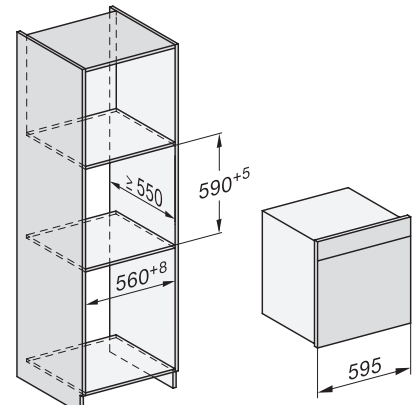

DGC 7860 HCX Pro

Συνδυαστικός φούρνος ατμού χωρίς χειρολαβές

Installation DGC XXL, ESW7x20 installation drawings

ESW7x10, EVS7010, DGC7x6xHCPro, DGC7x6xHCXPro installation drawings

built-in DGC XXL, installation drawing

DGC7x60 connections and ventilation 60cm, installation drawing

built-in DGC XXL build-under, installation drawing

screw joint DGC XXL, installation drawing

DGC7x4x swivel range of the aperture, installation drawings

side view DGC XXL, installation drawings