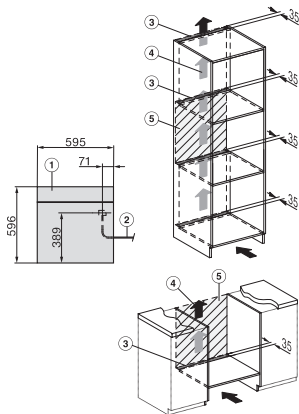

DGC 7860 HCX Pro

Συνδυαστικός φούρνος ατμού χωρίς χειρολαβές

Installation DGC XXL, ESW7x20 installation drawings

ESW7x10, EVS7010, DGC7x6xHCPro, DGC7x6xHCXPro installation drawings

built-in DGC XXL, installation drawing

DGC7x60 connections and ventilation 60cm, installation drawing

built-in DGC XXL build-under, installation drawing

screw joint DGC XXL, installation drawing

DGC7x4x swivel range of the aperture, installation drawings

side view DGC XXL, installation drawings