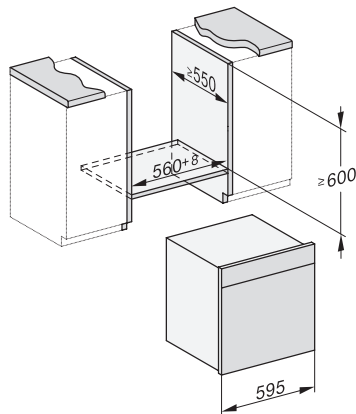

DGC 7860 HCX Pro

Συνδυαστικός φούρνος ατμού χωρίς χειρολαβές

Installation DGC XXL, ESW7x20 installation drawings

ESW7x10, EVS7010, DGC7x6xHCPro, DGC7x6xHCXPro installation drawings

built-in DGC XXL, installation drawing

DGC7x60 connections and ventilation 60cm, installation drawing

built-in DGC XXL build-under, installation drawing

screw joint DGC XXL, installation drawing

DGC7x4x swivel range of the aperture, installation drawings

side view DGC XXL, installation drawings