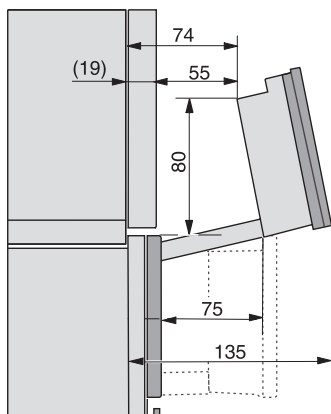

DGC 7860 HCX Pro

Συνδυαστικός φούρνος ατμού χωρίς χειρολαβές

Installation DGC XXL, ESW7x20 installation drawings

ESW7x10, EVS7010, DGC7x6xHCPro, DGC7x6xHCXPro installation drawings

built-in DGC XXL, installation drawing

DGC7x60 connections and ventilation 60cm, installation drawing

built-in DGC XXL build-under, installation drawing

screw joint DGC XXL, installation drawing

DGC7x4x swivel range of the aperture, installation drawings

side view DGC XXL, installation drawings