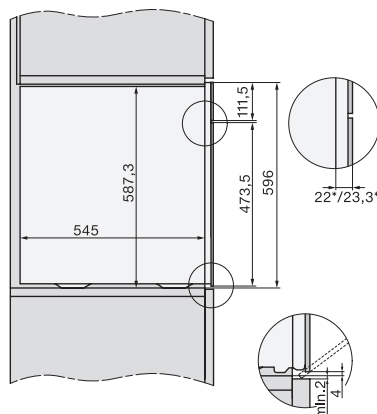

DGC7x60 connections and ventilation 60cm, installation drawing

built-in DGC XXL build-under, installation drawing

screw joint DGC XXL, installation drawing

DGC7x4x swivel range of the aperture, installation drawings

side view DGC XXL, installation drawings