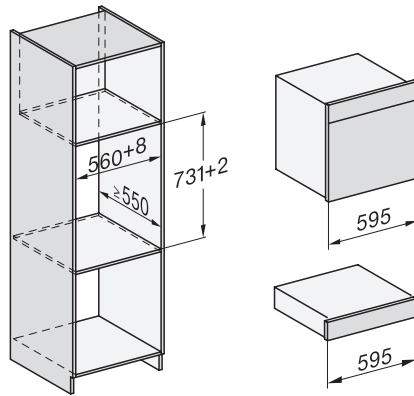

ESW7x10, EVS7010, DGC7x6xHCPro, DGC7x6xHCXPro installation drawings