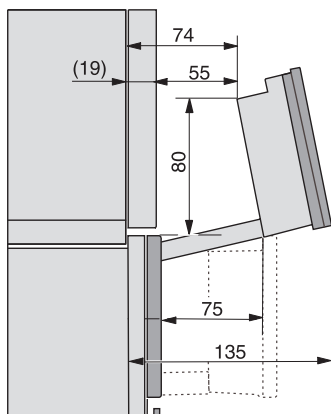

## DGC 7460 HCX Pro

Συνδυαστικός φούρνος ατμού χωρίς χειρολαβές

Installation DGC XXL, ESW7x20 installation drawings

ESW7x10, EVS7010, DGC7x6xHCPro, DGC7x6xHCXPro installation drawings

built-in DGC XXL, installation drawing

DGC7x60 connections and ventilation 60cm, installation drawing

built-in DGC XXL build-under, installation drawing

screw joint DGC XXL, installation drawing

DGC7x4x swivel range of the aperture, installation drawings

side view DGC XXL, installation drawings