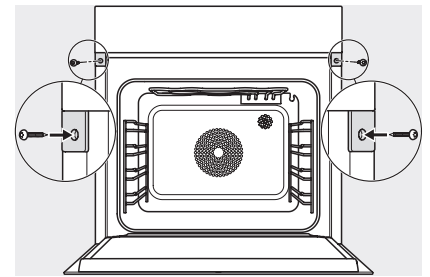

## DGC 7460 HCX Pro

Συνδυαστικός φούρνος ατμού χωρίς χειρολαβές

Installation DGC XXL, ESW7x20 installation drawings

ESW7x10, EVS7010, DGC7x6xHCPro, DGC7x6xHCXPro installation drawings

built-in DGC XXL, installation drawing

DGC7x60 connections and ventilation 60cm, installation drawing

built-in DGC XXL build-under, installation drawing

screw joint DGC XXL, installation drawing

DGC7x4x swivel range of the aperture, installation drawings