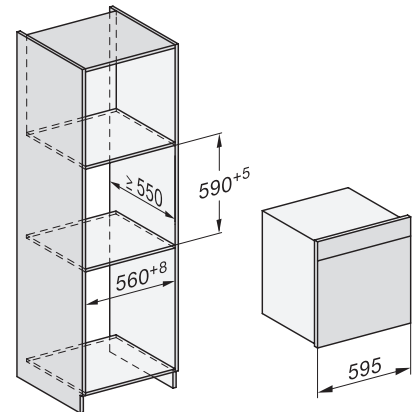

## DGC 7460 HCX Pro

Συνδυαστικός φούρνος ατμού χωρίς χειρολαβές

Installation DGC XXL, ESW7x20 installation drawings

ESW7x10, EVS7010, DGC7x6xHCPro, DGC7x6xHCXPro installation drawings

built-in DGC XXL, installation drawing

DGC7x60 connections and ventilation 60cm, installation drawing

built-in DGC XXL build-under, installation drawing

screw joint DGC XXL, installation drawing

DGC7x4x swivel range of the aperture, installation drawings

side view DGC XXL, installation drawings