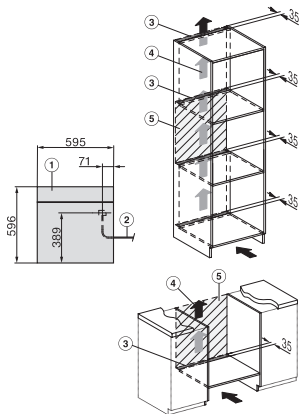

## DGC 7460 HCX Pro

Συνδυαστικός φούρνος ατμού χωρίς χειρολαβές

Installation DGC XXL, ESW7x20 installation drawings

ESW7x10, EVS7010, DGC7x6xHCPro, DGC7x6xHCXPro installation drawings

built-in DGC XXL, installation drawing

DGC7x60 connections and ventilation 60cm, installation drawing

built-in DGC XXL build-under, installation drawing

screw joint DGC XXL, installation drawing

DGC7x4x swivel range of the aperture, installation drawings

side view DGC XXL, installation drawings