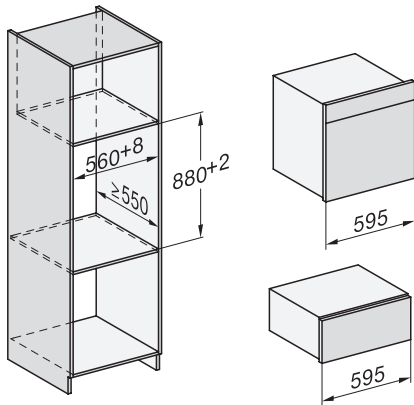

DGC 7460 HCX Pro

Συνδυαστικός φούρνος ατμού χωρίς χειρολαβές

Installation DGC XXL, ESW7x20 installation drawings