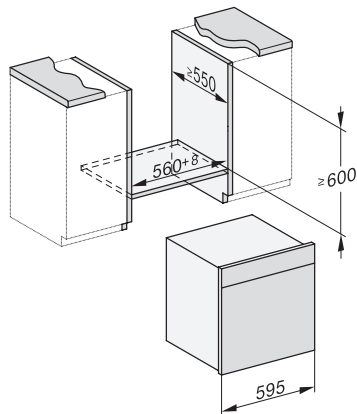

## DGC 7460 HCX Pro

Συνδυαστικός φούρνος ατμού χωρίς χειρολαβές

Installation DGC XXL, ESW7x20 installation drawings

ESW7x10, EVS7010, DGC7x6xHCPro, DGC7x6xHCXPro installation drawings

built-in DGC XXL, installation drawing

DGC7x60 connections and ventilation 60cm, installation drawing

built-in DGC XXL build-under, installation drawing

screw joint DGC XXL, installation drawing

DGC7x4x swivel range of the aperture, installation drawings

side view DGC XXL, installation drawings