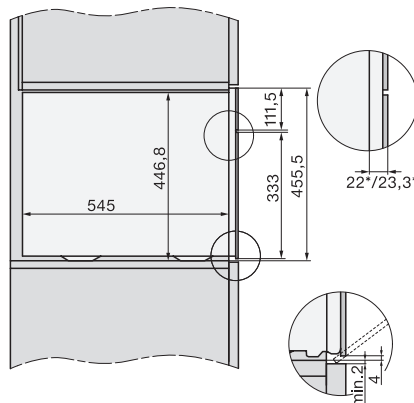

DGC7x4x built-in tall cabinet, installation drawing

DGC7x40 connections and ventilation 45cm, installation drawing

DGC7x4x swivel range of the aperture, installation drawings

screw joint DGC XL, installation drawing

side view DGC XL, installation drawings