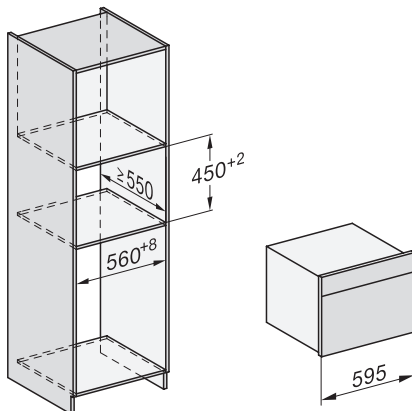

DGC 7440 HCX Pro

Συνδυαστικός φούρνος ατμού μικρού μεγέθους χωρίς χειρολαβές

Installation DG, DGM, DGC XL, ESW7x20 installation drawings

Installation_DG_DGM_DGC_XL_ESW7x10_EVS7010, installation drawings

built-in DG DGM DGC XL build-under, installation drawing

DGC7x4x built-in tall cabinet, installation drawing

DGC7x40 connections and ventilation 45cm, installation drawing

DGC7x4x swivel range of the aperture, installation drawings

screw joint DGC XL, installation drawing

side view DGC XL, installation drawings