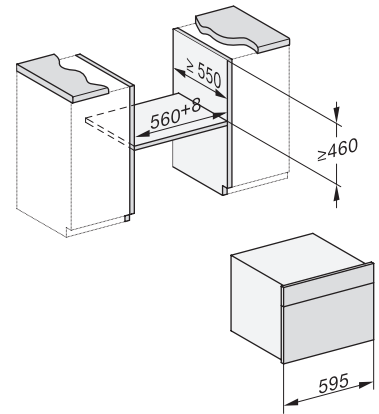

DGC 7440 HCX Pro

Συνδυαστικός φούρνος ατμού μικρού μεγέθους χωρίς χειρολαβές

Installation DG, DGM, DGC XL, ESW7x20 installation drawings

Installation_DG_DGM_DGC_XL_ESW7x10_EVS7010, installation drawings

built-in DG DGM DGC XL build-under, installation drawing

DGC7x4x built-in tall cabinet, installation drawing

DGC7x40 connections and ventilation 45cm, installation drawing

DGC7x4x swivel range of the aperture, installation drawings

screw joint DGC XL, installation drawing

side view DGC XL, installation drawings