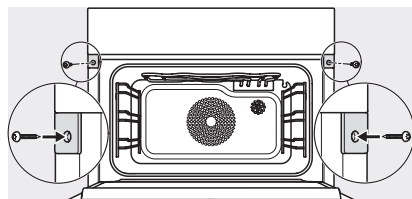

DGC 7440 HCX Pro

Συνδυαστικός φούρνος ατμού μικρού μεγέθους χωρίς χειρολαβές

Installation DG, DGM, DGC XL, ESW7x20 installation drawings

Installation_DG_DGM_DGC_XL_ESW7x10_EVS7010, installation drawings

built-in DG DGM DGC XL build-under, installation drawing

DGC7x4x built-in tall cabinet, installation drawing

DGC7x40 connections and ventilation 45cm, installation drawing

DGC7x4x swivel range of the aperture, installation drawings

screw joint DGC XL, installation drawing