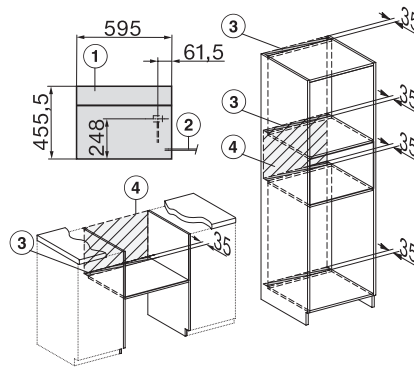

DGC 7440 HCX Pro

Συνδυαστικός φούρνος ατμού μικρού μεγέθους χωρίς χειρολαβές

Installation DG, DGM, DGC XL, ESW7x20 installation drawings

Installation_DG_DGM_DGC_XL_ESW7x10_EVS7010, installation drawings

built-in DG DGM DGC XL build-under, installation drawing

DGC7x4x built-in tall cabinet, installation drawing

DGC7x40 connections and ventilation 45cm, installation drawing

DGC7x4x swivel range of the aperture, installation drawings

screw joint DGC XL, installation drawing

side view DGC XL, installation drawings