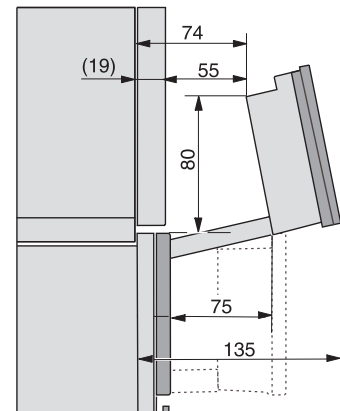

DGC 7440 HCX Pro

Συνδυαστικός φούρνος ατμού μικρού μεγέθους χωρίς χειρολαβές

Installation DG, DGM, DGC XL, ESW7x20 installation drawings

Installation_DG_DGM_DGC_XL_ESW7x10_EVS7010, installation drawings

built-in DG DGM DGC XL build-under, installation drawing

DGC7x4x built-in tall cabinet, installation drawing

DGC7x40 connections and ventilation 45cm, installation drawing

DGC7x4x swivel range of the aperture, installation drawings

screw joint DGC XL, installation drawing

side view DGC XL, installation drawings