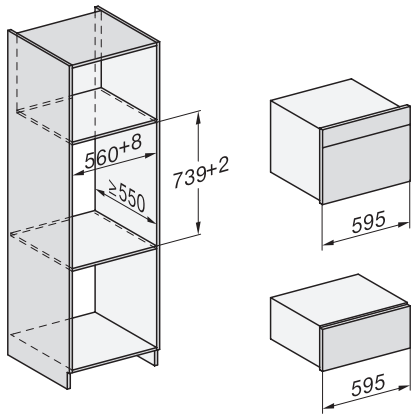

DGC 7440 HCX Pro

Συνδυαστικός φούρνος ατμού μικρού μεγέθους χωρίς χειρολαβές

Installation DG, DGM, DGC XL, ESW7x20 installation drawings