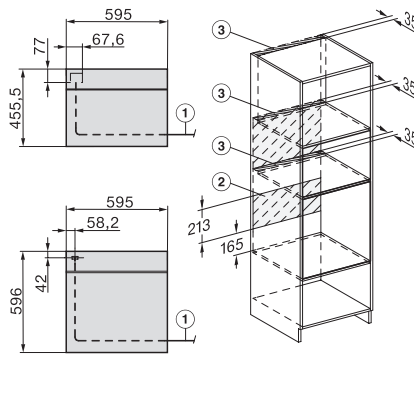

## H 7860 BPX

Φούρνος χωρίς λαβή  
υψηλού design με θερμομέτρο ψητού και BrilliantLight.

installation H7000 XL, installation drawing

side view H7000 XL, installation drawings

built-in H7000 XL, installation drawing

Installation H7000 XL underframe, installation drawings

Installation H7000 BM XL, installation drawings

side view H7000 XL build-under, installation drawing

side view Kombi BM XL, installation drawings

Installation Kombi BM XL, installation drawings