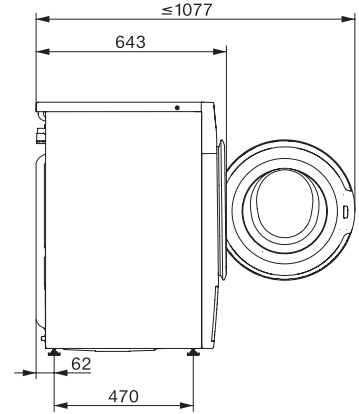

WWB680 WCS 125 Edition

Πλυντήριο ρούχων μπροστινής φόρτωσης W1
με A -10%, SteamCare και TwinDos για άψογη φροντίδα των ρούχων.

W1 drawing, facia 5 degree, measures in mm

W1 drawing, facia 5 degree, measures in mm

W1 drawing, facia 5 degree, measures in mm

W1 drawing, facia 5 degree, measures in mm