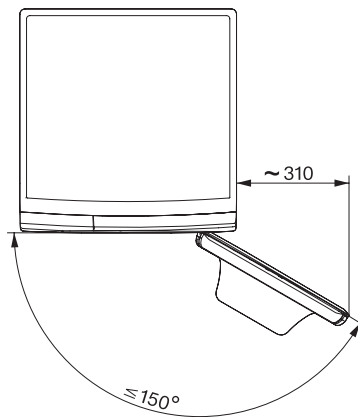

WWB680 WCS 125 Edition

Πλυντήριο ρούχων μπροστινής φόρτωσης W1
με A -10%, SteamCare και TwinDos για άψογη φροντίδα των ρούχων.

W1 drawing, facia 5 degree, measures in mm

W1 drawing, facia 5 degree, measures in mm

W1 drawing, facia 5 degree, measures in mm

W1 drawing, facia 5 degree, measures in mm