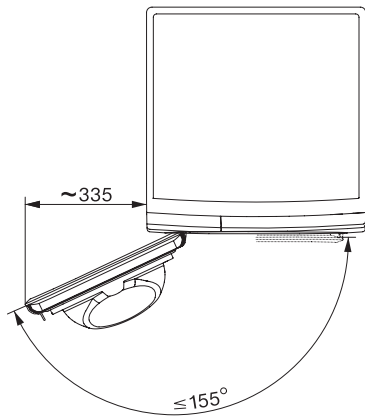

TWL680WP 125 Gala Edition
Στεγνωτήριο με αντλία θερμότητας T1:
A+++ | 9 kg | SteamFinish | SilenceDrum | DryCare 40

T1 installation drawing, facia 5 degree, measures in mm

T1 drawing, facia 5 degree, measures in mm

T1 drawing, facia 5 degree, without porthole, measures in mm

T1 drawing, facia 5 degree, measures in mm