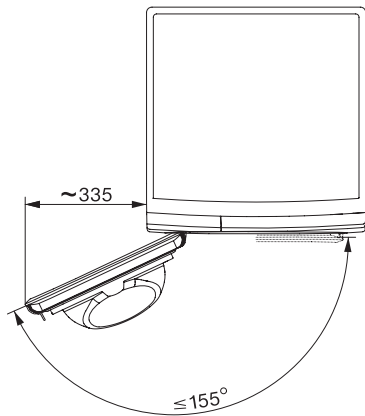

TWL680WP 125 Gala Edition

Στεγνωτήριο με αντλία θερμότητας T1:

με SteamFinish και DryCare 40 για απαλή φροντίδα των ρούχων.

T1 installation drawing, facia 5 degree, measures in mm

T1 drawing, facia 5 degree, measures in mm

T1 drawing, facia 5 degree, without porthole, measures in mm

T1 drawing, facia 5 degree, measures in mm