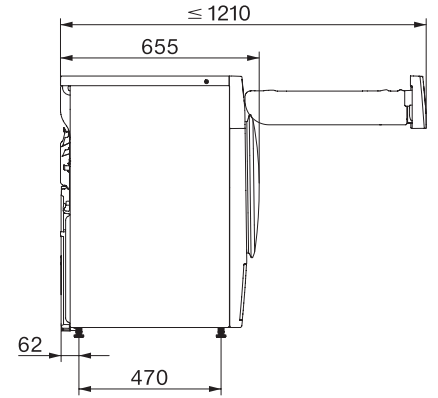

TWL680WP 125 Gala Edition

Στεγνωτήριο με αντλία θερμότητας T1:

με SteamFinish και DryCare 40 για απαλή φροντίδα των ρούχων.

T1 installation drawing, facia 5 degree, measures in mm

T1 drawing, facia 5 degree, measures in mm

T1 drawing, facia 5 degree, without porthole, measures in mm

T1 drawing, facia 5 degree, measures in mm